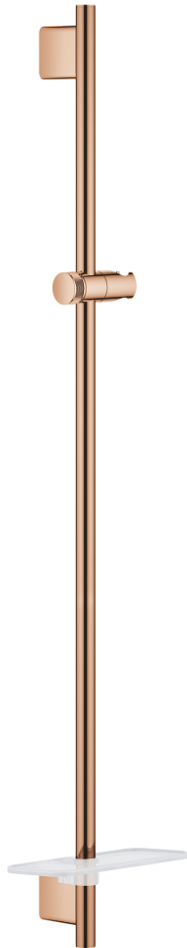

## 26 603 DA0 RAINSHOWER SMARTACTIVE SHOWER RAIL 900 MM

### PRODUCT DESCRIPTION

- Tyc: warm sunset
- with wall holders made of metal
- glide element and swivel holder
- GROHE FastFixation Plus (adjustable distance between wall shower holders for adaption to existing drillings)
- GROHE TileFix adjustable depth on upper and lower bracket
- GROHE EasyReach tray
- GROHE LongLife finish