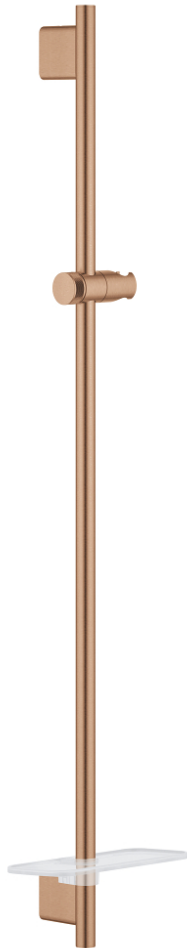

## 26 603 DL0 RAINSHOWER SMARTACTIVE SHOWER RAIL 900 MM

### PRODUCT DESCRIPTION

- Colour: brushed warm sunset
- with wall holders made of metal
- glide element and swivel holder
- GROHE FastFixation Plus (adjustable distance between wall shower holders for adaption to existing drillings)
- GROHE TileFix adjustable depth on upper and lower bracket
- GROHE EasyReach tray
- GROHE LongLife finish