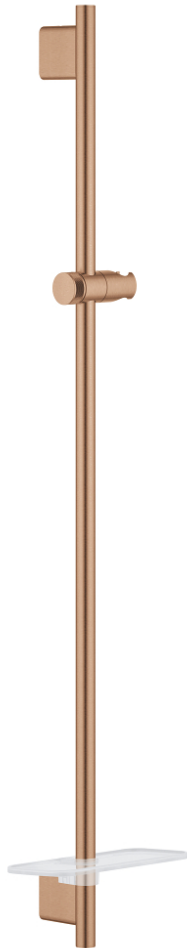

## 26 603 DL0 RAINSHOWER SMARTACTIVE SHOWER RAIL 900 MM

### PRODUCT DESCRIPTION

- Typ: brushed warm sunset
- with wall holders made of metal
- glide element and swivel holder
- GROHE FastFixation Plus (adjustable distance between wall shower holders for adaption to existing drillings)
- GROHE TileFix adjustable depth on upper and lower bracket
- GROHE EasyReach tray
- GROHE LongLife finish