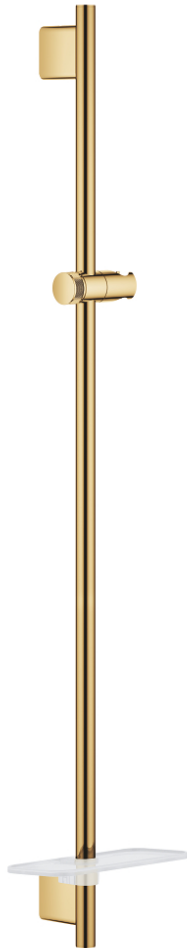

26 603 GL0 RAINSHOWER SMARTACTIVE SHOWER RAIL 900 MM

PRODUCT DESCRIPTION

- Colour: cool sunrise
- with wall holders made of metal
- glide element and swivel holder
- GROHE FastFixation Plus (adjustable distance between wall shower holders for adaption to existing drillings)
- GROHE TileFix adjustable depth on upper and lower bracket
- GROHE EasyReach tray
- GROHE LongLife finish