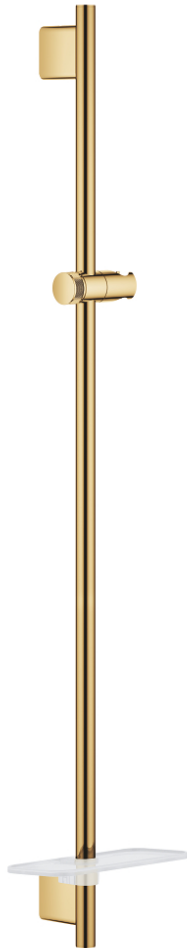

26 603 GL0 RAINSHOWER SMARTACTIVE SHOWER RAIL 900 MM

PRODUCT DESCRIPTION

- Typ: cool sunrise
- with wall holders made of metal
- glide element and swivel holder
- GROHE FastFixation Plus (adjustable distance between wall shower holders for adaption to existing drillings)
- GROHE TileFix adjustable depth on upper and lower bracket
- GROHE EasyReach tray
- GROHE LongLife finish