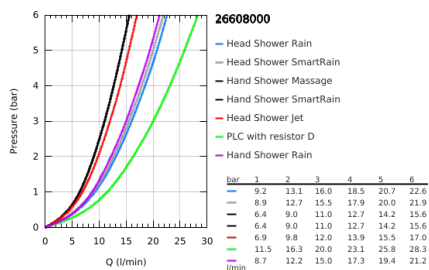

## 26 608 000 EUPHORIA SMARTCONTROL SYSTEM 260 SHOWER SYSTEM WITH BATH THERMOSTAT FOR WALL MOUNTING

### PRODUCT DESCRIPTION

- Colour: chrome
- consisting of:
  - horizontal swivable 450 mm shower arm
  - upper bracket adjustable for minimal adaption to existing drilling holes
  - exposed SmartControl bath thermostat
- allows change between:
  - head shower Euphoria 260 (26 455)
  - spray patterns: Rain, SmartRain, Jet
  - maximum flow rate (at 3 bar): 20 l/min
- with ball joint
- rotation angle  $\pm 15^\circ$
- bath inlet
  - hand shower Euphoria 110 Massage, spray plate white (27 221 001)
  - spray patterns: Rain, SmartRain, Massage
  - maximum flow rate (at 3 bar): 16 l/min
  - adjustable in height with gliding element
  - shower hose Silverflex 1750 mm 1/2" x 1/2" (28 388)
  - GROHE DreamSpray - perfect spray pattern
  - GROHE LongLife finish
  - GROHE CoolTouch - no risk of scalding
  - GROHE TurboStat - compact cartridge with wax thermoelement
  - GROHE ProGrip - with knurled structure
  - GROHE SafeStop at 38°C
  - GROHE SafeStop Plus - optional temperature limiter at 43°C included
  - GROHE SmartControl - control the shower with intuitive push/turn button
  - integrated GROHE EasyReach shower tray
  - GROHE SpeedClean - effortless limescale removal
  - Inner WaterGuide - inner insulation for surface protection
  - TwistStop - to prevent hose from twisting
- suitable for instantaneous heaters from 18 kW/h
- minimum flow rate 5 l/min