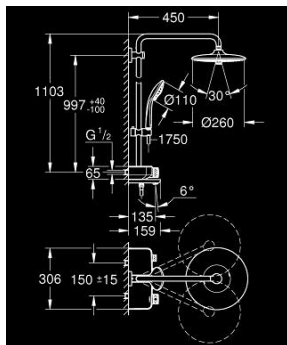

## 26 608 000 EUPHORIA SMARTCONTROL SYSTEM 260 SHOWER SYSTEM WITH BATH THERMOSTAT FOR WALL MOUNTING

### PRODUCT DESCRIPTION

- Colour: chrome
- consisting of:
  - horizontal swivable 450 mm shower arm
  - upper bracket adjustable for minimal adaption to existing drilling holes
  - exposed SmartControl bath thermostat
- allows change between:
  - head shower Euphoria 260 (26 455)
  - spray patterns: Rain, SmartRain, Jet
  - maximum flow rate (at 3 bar): 20 l/min
- with ball joint
- rotation angle  $\pm 15^\circ$
- bath inlet
  - hand shower Euphoria 110 Massage, spray plate white (27 221 001)
  - spray patterns: Rain, SmartRain, Massage
  - maximum flow rate (at 3 bar): 16 l/min
  - adjustable in height with gliding element
  - shower hose Silverflex 1750 mm 1/2" x 1/2" (28 388)
  - GROHE DreamSpray - perfect spray pattern
  - GROHE LongLife finish
  - GROHE CoolTouch - no risk of scalding
  - GROHE TurboStat - compact cartridge with wax thermoelement
  - GROHE ProGrip - with knurled structure
  - GROHE SafeStop at 38°C
  - GROHE SafeStop Plus - optional temperature limiter at 43°C included
  - GROHE SmartControl - control the shower with intuitive push/turn button
  - integrated GROHE EasyReach shower tray
  - GROHE SpeedClean - effortless limescale removal
  - Inner WaterGuide - inner insulation for surface protection
  - TwistStop - to prevent hose from twisting
- suitable for instantaneous heaters from 18 kW/h
- minimum flow rate 5 l/min