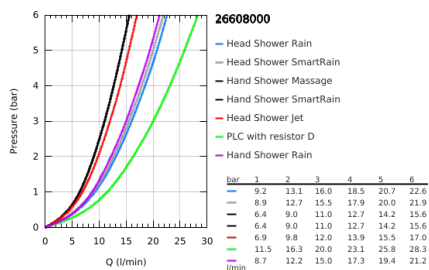

26 608 000 EUPHORIA SMARTCONTROL SYSTEM 260 SHOWER SYSTEM WITH BATH THERMOSTAT FOR WALL MOUNTING

PRODUCT DESCRIPTION

- Colour: chrome
- consisting of:
 - horizontal swivable 450 mm shower arm
 - upper bracket adjustable for minimal adaption to existing drilling holes
 - exposed SmartControl bath thermostat
- allows change between:
 - head shower Euphoria 260 (26 455)
 - spray patterns: Rain, SmartRain, Jet
 - maximum flow rate (at 3 bar): 20 l/min
- with ball joint
- rotation angle $\pm 15^\circ$
- bath inlet
 - hand shower Euphoria 110 Massage, spray plate white (27 221 001)
 - spray patterns: Rain, SmartRain, Massage
 - maximum flow rate (at 3 bar): 16 l/min
 - adjustable in height with gliding element
 - shower hose Silverflex 1750 mm 1/2" x 1/2" (28 388)
- GROHE DreamSpray - perfect spray pattern
- GROHE LongLife finish
- GROHE CoolTouch - no risk of scalding
- GROHE TurboStat - compact cartridge with wax thermoelement
- GROHE ProGrip - with knurl structure
- GROHE SafeStop at 38°C
- GROHE SafeStop Plus - optional temperature limiter at 43°C included
- GROHE SmartControl - control the shower with intuitive push/turn button
- integrated GROHE EasyReach shower tray
- GROHE SpeedClean - effortless limescale removal
- Inner WaterGuide - inner insulation for surface protection
- TwistStop - to prevent hose from twisting
- suitable for instantaneous heaters from 18 kW/h
- minimum flow rate 5 l/min