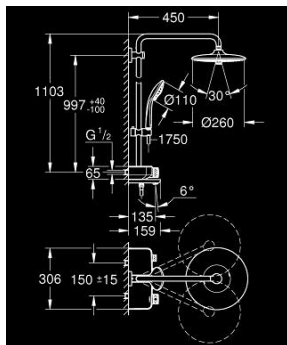

26 608 000 EUPHORIA SMARTCONTROL SYSTEM 260 SHOWER SYSTEM WITH BATH THERMOSTAT FOR WALL MOUNTING

PRODUCT DESCRIPTION

- Colour: chrome
- consisting of:
 - horizontal swivable 450 mm shower arm
 - upper bracket adjustable for minimal adaption to existing drilling holes
 - exposed SmartControl bath thermostat
- allows change between:
 - head shower Euphoria 260 (26 455)
 - spray patterns: Rain, SmartRain, Jet
 - maximum flow rate (at 3 bar): 20 l/min
- with ball joint
- rotation angle $\pm 15^\circ$
- bath inlet
 - hand shower Euphoria 110 Massage, spray plate white (27 221 001)
 - spray patterns: Rain, SmartRain, Massage
 - maximum flow rate (at 3 bar): 16 l/min
 - adjustable in height with gliding element
 - shower hose Silverflex 1750 mm 1/2" x 1/2" (28 388)
- GROHE DreamSpray - perfect spray pattern
- GROHE LongLife finish
- GROHE CoolTouch - no risk of scalding
- GROHE TurboStat - compact cartridge with wax thermoelement
- GROHE ProGrip - with knurl structure
- GROHE SafeStop at 38°C
- GROHE SafeStop Plus - optional temperature limiter at 43°C included
- GROHE SmartControl - control the shower with intuitive push/turn button
- integrated GROHE EasyReach shower tray
- GROHE SpeedClean - effortless limescale removal
- Inner WaterGuide - inner insulation for surface protection
- TwistStop - to prevent hose from twisting
- suitable for instantaneous heaters from 18 kW/h
- minimum flow rate 5 l/min