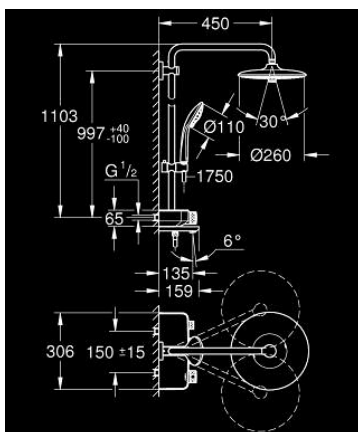

26 608 000 EUPHORIA SMARTCONTROL SYSTEM 260 SHOWER SYSTEM WITH BATH THERMOSTAT FOR WALL MOUNTING

PRODUCT DESCRIPTION

- Tyc: Chrome
- consisting of:
 - horizontal swivable 450 mm shower arm
 - upper bracket adjustable for minimal adaption to existing drilling holes
 - exposed SmartControl bath thermostat
- allows change between:
 - head shower Euphoria 260 (26 455)
 - spray patterns: Rain, SmartRain, Jet
 - maximum flow rate (at 3 bar): 20 l/min
- with ball joint
- rotation angle $\pm 15^\circ$
- bath inlet
- hand shower Euphoria 110 Massage, spray plate white (27 221 001)
 - spray patterns: Rain, SmartRain, Massage
 - maximum flow rate (at 3 bar): 16 l/min
- adjustable in height with gliding element
- shower hose Silverflex 1750 mm 1/2" x 1/2" (28 388)
- GROHE DreamSpray - perfect spray pattern
- GROHE LongLife finish
- GROHE CoolTouch - no risk of scalding
- GROHE TurboStat - compact cartridge with wax thermoelement
- GROHE ProGrip - with knurl structure
- GROHE SafeStop at 38°C
- GROHE SafeStop Plus - optional temperature limiter at 43°C included
- GROHE SmartControl - control the shower with intuitive push/turn button
- integrated GROHE EasyReach shower tray
- GROHE SpeedClean - effortless limescale removal
- Inner WaterGuide - inner insulation for surface protection
- TwistStop - to prevent hose from twisting
- suitable for instantaneous heaters from 18 kW/h
- minimum flow rate 5 l/min