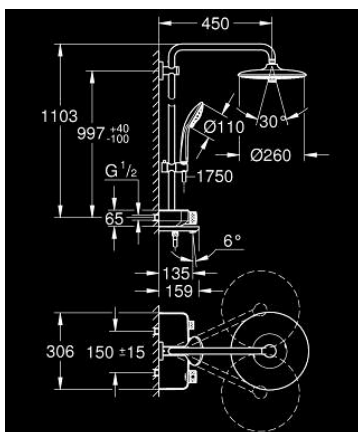

26 608 000 EUPHORIA SMARTCONTROL SYSTEM 260 SHOWER SYSTEM WITH BATH THERMOSTAT FOR WALL MOUNTING

PRODUCT DESCRIPTION

- Tyc: Chrome
- consisting of:
 - horizontal swivable 450 mm shower arm
 - upper bracket adjustable for minimal adaption to existing drilling holes
 - exposed SmartControl bath thermostat
- allows change between:
 - head shower Euphoria 260 (26 455)
 - spray patterns: Rain, SmartRain, Jet
 - maximum flow rate (at 3 bar): 20 l/min
- with ball joint
- rotation angle $\pm 15^\circ$
- bath inlet
- hand shower Euphoria 110 Massage, spray plate white (27 221 001)
 - spray patterns: Rain, SmartRain, Massage
 - maximum flow rate (at 3 bar): 16 l/min
- adjustable in height with gliding element
- shower hose Silverflex 1750 mm 1/2" x 1/2" (28 388)
- GROHE DreamSpray - perfect spray pattern
- GROHE LongLife finish
- GROHE CoolTouch - no risk of scalding
- GROHE TurboStat - compact cartridge with wax thermoelement
- GROHE ProGrip - with knurled structure
- GROHE SafeStop at 38°C
- GROHE SafeStop Plus - optional temperature limiter at 43°C included
- GROHE SmartControl - control the shower with intuitive push/turn button
- integrated GROHE EasyReach shower tray
- GROHE SpeedClean - effortless limescale removal
- Inner WaterGuide - inner insulation for surface protection
- TwistStop - to prevent hose from twisting
- suitable for instantaneous heaters from 18 kW/h
- minimum flow rate 5 l/min