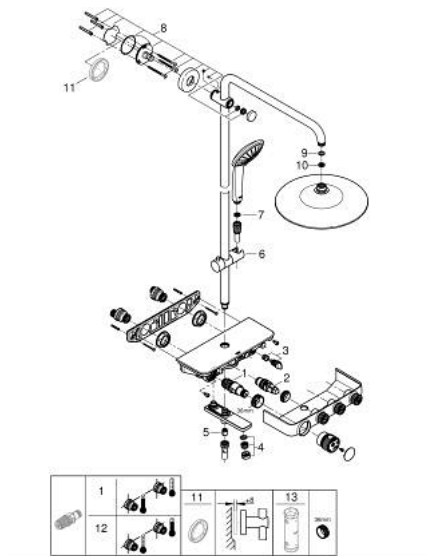

26 608 000 EUPHORIA SMARTCONTROL SYSTEM 260 SHOWER SYSTEM WITH BATH THERMOSTAT FOR WALL MOUNTING

SPARE PARTS

- 1: Thermostatic compact cartridge 1/2" (Spare part-nr. 47439000)
- 2: Cartridge (Spare part-nr. 48297000)
- 3: Non-return valve (Spare part-nr. 49069000)
- 4: Mousseur (Spare part-nr. 13952000)
- 5: Non-return valve (Spare part-nr. 08565000)
- 6: Glide element (Spare part-nr. 48177000)
- 7: Dirt strainer (Spare part-nr. 0700200M)
- 8: Shower rail holder (Spare part-nr. 48279000)
- 9: Fibre seal Ø 18,5 x Ø 12 x 2 (Spare part-nr. 0138900M)
- 10: Dirt strainer (Spare part-nr. 48007000)
- 11: Compensation disc (Spare part-nr. 27180000)*
- 12: GROHE TurboStat cartridge 1/2" (Spare part-nr. 47175000)*
- 13: Socket spanner (Spare part-nr. 49059000)*

* Optional accessories