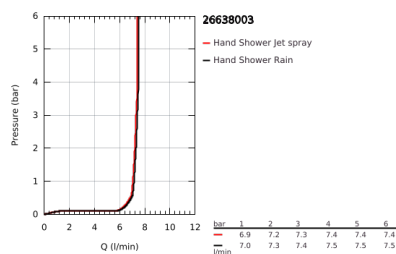

## 26 638 003 TEMPESTA 110 SHOWER RAIL SET 2 SPRAYS (RAIN, JET)

### PRODUCT DESCRIPTION

- Colour: chrome
- consisting of:
  - hand shower Tempesta 110 (26 161)
  - maximum flow rate (at 3 bar): 7.4 l/min
  - shower rail, 600 mm (27 523)
  - shower hose Relaxaflex 1750 mm 1/2" x 1/2" (28 154)
  - GROHE EasyReach tray (26 770)
  - GROHE EcoJoy - less water, perfect flow
  - GROHE SmartSwitch - easily rotate the dial to enjoy your preferred spray option
  - GROHE DreamSpray - perfect spray pattern
  - GROHE LongLife finish
- Flexible Installation - 1 adjustable bracket for existing drill holes
- adjustable rail holder (turn and glide shower holder)
- GROHE SpeedClean - effortless limescale removal
- Inner WaterGuide - inner insulation for surface protection
- ShockProof silicone ring prevents damage caused by a shower falling
- min. recommended pressure 1.0 bar
- suitable for instantaneous heater
- professional exclusive