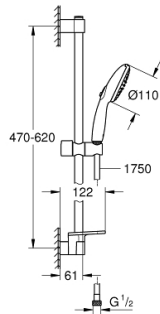

## 26 638 003 TEMPESTA 110 SHOWER RAIL SET 2 SPRAYS (RAIN, JET)

### PRODUCT DESCRIPTION

- Colour: chrome
- consisting of:
  - hand shower Tempesta 110 (26 161)
  - maximum flow rate (at 3 bar): 7.4 l/min
  - shower rail, 600 mm (27 523)
  - shower hose Relaxaflex 1750 mm 1/2" x 1/2" (28 154)
  - GROHE EasyReach tray (26 770)
  - GROHE EcoJoy - less water, perfect flow
  - GROHE SmartSwitch - easily rotate the dial to enjoy your preferred spray option
  - GROHE DreamSpray - perfect spray pattern
  - GROHE LongLife finish
- Flexible Installation - 1 adjustable bracket for existing drill holes
- adjustable rail holder (turn and glide shower holder)
- GROHE SpeedClean - effortless limescale removal
- Inner WaterGuide - inner insulation for surface protection
- ShockProof silicone ring prevents damage caused by a shower falling
- min. recommended pressure 1.0 bar
- suitable for instantaneous heater
- professional exclusive

### SPARE PARTS

- 1: Shower rail holder (Spare part-nr. 48607000)
- 2: Glide element (Spare part-nr. 48609000)
- 3: Shower rail holder (Spare part-nr. 48608000)
- 4: Dirt strainer (Spare part-nr. 0700200M)
- 5: GROHE EasyReach tray (Spare part-nr. 26770001)
- 6: Compensation disc (Spare part-nr. 48543001)\*