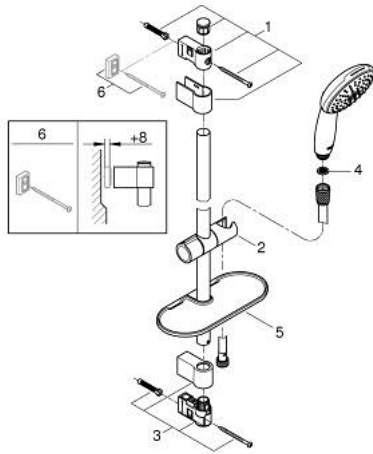

## 26 638 003 TEMPESTA 110 SHOWER RAIL SET 2 SPRAYS (RAIN, JET)

### PRODUCT DESCRIPTION

- Colour: chrome
- consisting of:
  - hand shower Tempesta 110 (26 161)
  - maximum flow rate (at 3 bar): 7.4 l/min
  - shower rail, 600 mm (27 523)
  - shower hose Relaxaflex 1750 mm 1/2" x 1/2" (28 154)
  - GROHE EasyReach tray (26 770)
  - GROHE EcoJoy - less water, perfect flow
  - GROHE SmartSwitch - easily rotate the dial to enjoy your preferred spray option
  - GROHE DreamSpray - perfect spray pattern
  - GROHE LongLife finish
- Flexible Installation - 1 adjustable bracket for existing drill holes
- adjustable rail holder (turn and glide shower holder)
- GROHE SpeedClean - effortless limescale removal
- Inner WaterGuide - inner insulation for surface protection
- ShockProof silicone ring prevents damage caused by a shower falling
- min. recommended pressure 1.0 bar
- suitable for instantaneous heater
- professional exclusive

### SPARE PARTS

- 1: Shower rail holder (Spare part-nr. 48607000)
- 2: Glide element (Spare part-nr. 48609000)
- 3: Shower rail holder (Spare part-nr. 48608000)
- 4: Dirt strainer (Spare part-nr. 0700200M)
- 5: GROHE EasyReach tray (Spare part-nr. 26770001)
- 6: Compensation disc (Spare part-nr. 48543001)\*