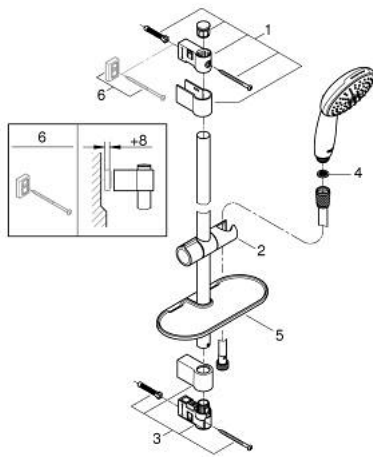

26 638 003 TEMPESTA 110 SHOWER RAIL SET 2 SPRAYS (RAIN, JET)

PRODUCT DESCRIPTION

- Tyc: Chrome
- consisting of:
 - hand shower Tempesta 110 (26 161)
 - maximum flow rate (at 3 bar): 7.4 l/min
 - shower rail, 600 mm (27 523)
 - shower hose Relaxaflex 1750 mm 1/2" x 1/2" (28 154)
 - GROHE EasyReach tray (26 770)
 - GROHE EcoJoy - Less water, perfect flow
 - GROHE SmartSwitch - easily rotate the dial to enjoy your preferred spray option
 - GROHE DreamSpray - perfect spray pattern
 - GROHE LongLife finish
- Flexible Installation - 1 adjustable bracket for existing drill holes
- adjustable rail holder (turn and glide shower holder)
- GROHE SpeedClean - effortless limescale removal
- Inner WaterGuide - inner insulation for surface protection
- ShockProof silicone ring prevents damage caused by a shower falling
- min. recommended pressure 1.0 bar
- suitable for instantaneous heater
- professional exclusive

26 638 003 TEMPESTA 110 SHOWER RAIL SET 2 SPRAYS (RAIN, JET)

SPARE PARTS

- 1: Shower rail holder (Spare part-nr. 48607000)
- 2: Glide element (Spare part-nr. 48609000)
- 3: Shower rail holder (Spare part-nr. 48608000)
- 4: Dirt strainer (Spare part-nr. 0700200M)
- 5: GROHE EasyReach tray (Spare part-nr. 26770001)
- 6: Compensation disc (Spare part-nr. 48543001)*