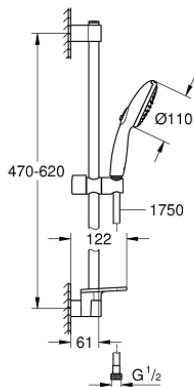

26 638 003 TEMPESTA 110 SHOWER RAIL SET 2 SPRAYS (RAIN, JET)

PRODUCT DESCRIPTION

- Tyc: Chrome
- consisting of:
 - hand shower Tempesta 110 (26 161)
 - maximum flow rate (at 3 bar): 7.4 l/min
 - shower rail, 600 mm (27 523)
 - shower hose Relaxaflex 1750 mm 1/2" x 1/2" (28 154)
 - GROHE EasyReach tray (26 770)
 - GROHE EcoJoy - Less water, perfect flow
 - GROHE SmartSwitch - easily rotate the dial to enjoy your preferred spray option
 - GROHE DreamSpray - perfect spray pattern
 - GROHE LongLife finish
- Flexible Installation - 1 adjustable bracket for existing drill holes
- adjustable rail holder (turn and glide shower holder)
- GROHE SpeedClean - effortless limescale removal
- Inner WaterGuide - inner insulation for surface protection
- ShockProof silicone ring prevents damage caused by a shower falling
- min. recommended pressure 1.0 bar
- suitable for instantaneous heater
- professional exclusive

26 638 003 TEMPESTA 110 SHOWER RAIL SET 2 SPRAYS (RAIN, JET)

SPARE PARTS

- 1: Shower rail holder (Spare part-nr. 48607000)
- 2: Glide element (Spare part-nr. 48609000)
- 3: Shower rail holder (Spare part-nr. 48608000)
- 4: Dirt strainer (Spare part-nr. 0700200M)
- 5: GROHE EasyReach tray (Spare part-nr. 26770001)
- 6: Compensation disc (Spare part-nr. 48543001)*