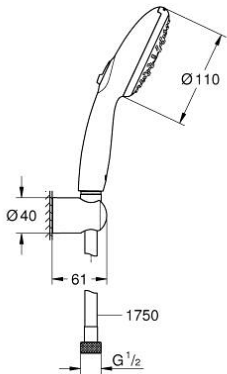

26 639 003 TEMPESTA 110 WALL HOLDER SET 3 SPRAYS (RAIN, JET, MASSAGE)

PRODUCT DESCRIPTION

- Colour: chrome
- consisting of:
 - hand shower Tempesta 110 (28 419)
 - maximum flow rate (at 3 bar): 7.4 l/min
 - wall shower holder Tempesta, non-adjustable (28 605)
 - shower hose Relaxaflex 1750 mm 1/2" x 1/2" (28 154)
- GROHE EcoJoy - less water, perfect flow
- GROHE SmartSwitch - easily rotate the dial to enjoy your preferred spray option
- GROHE DreamSpray - perfect spray pattern
- GROHE LongLife finish
- GROHE SpeedClean - effortless limescale removal
- Inner WaterGuide - inner insulation for surface protection
- ShockProof silicone ring prevents damage caused by a shower falling
- min. recommended pressure 1.0 bar
- suitable for instantaneous heater
- professional exclusive

26 639 003 **TEMPESTA 110 WALL HOLDER SET 3 SPRAYS (RAIN, JET, MASSAGE)**

SPARE PARTS

1: Dirt strainer (Spare part-nr. 0700200M)