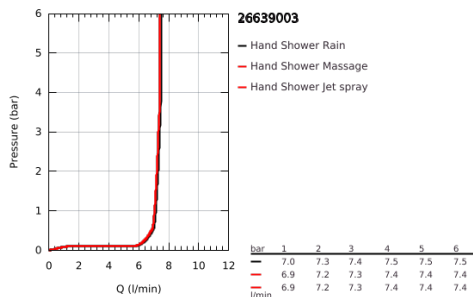

26 639 003 TEMPESTA 110 WALL HOLDER SET 3 SPRAYS (RAIN, JET, MASSAGE)

PRODUCT DESCRIPTION

- Colour: chrome
- consisting of:
 - hand shower Tempesta 110 (28 419)
 - maximum flow rate (at 3 bar): 7.4 l/min
 - wall shower holder Tempesta, non-adjustable (28 605)
 - shower hose Relaxaflex 1750 mm 1/2" x 1/2" (28 154)
- GROHE EcoJoy - less water, perfect flow
- GROHE SmartSwitch - easily rotate the dial to enjoy your preferred spray option
- GROHE DreamSpray - perfect spray pattern
- GROHE LongLife finish
- GROHE SpeedClean - effortless limescale removal
- Inner WaterGuide - inner insulation for surface protection
- ShockProof silicone ring prevents damage caused by a shower falling
- min. recommended pressure 1.0 bar
- suitable for instantaneous heater
- professional exclusive