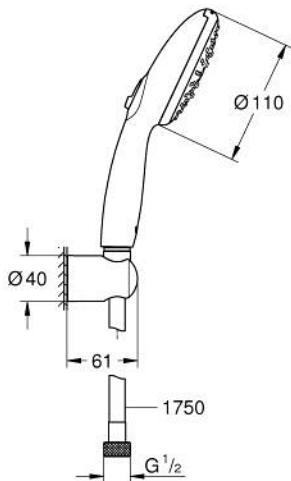

26 639 003 TEMPESTA 110 WALL HOLDER SET 3 SPRAYS (RAIN, JET, MASSAGE)

PRODUCT DESCRIPTION

- Tyc: Chrome
- consisting of:
 - hand shower Tempesta 110 (28 419)
 - maximum flow rate (at 3 bar): 7.4 l/min
 - wall shower holder Tempesta, non-adjustable (28 605)
 - shower hose Relaxaflex 1750 mm 1/2" x 1/2" (28 154)
- GROHE EcoJoy - Less water, perfect flow
- GROHE SmartSwitch - easily rotate the dial to enjoy your preferred spray option
- GROHE DreamSpray - perfect spray pattern
- GROHE LongLife finish
- GROHE SpeedClean - effortless limescale removal
- Inner WaterGuide - inner insulation for surface protection
- ShockProof silicone ring prevents damage caused by a shower falling
- min. recommended pressure 1.0 bar
- suitable for instantaneous heater
- professional exclusive

26 639 003 **TEMPESTA 110 WALL HOLDER SET 3 SPRAYS (RAIN, JET, MASSAGE)**

SPARE PARTS

1: Dirt strainer (Spare part-nr. 0700200M)