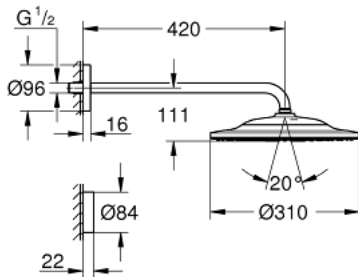

26 640 000 RAINSHOWER SMARTCONNECT 310 HEAD SHOWER SET 422 MM, 2 SPRAYS

PRODUCT DESCRIPTION

- Colour: chrome
- consisting of:
 - head shower Rainshower SmartConnect 310
 - spray plate chrome
 - spray patterns: GROHE PureRain, ActiveRain
 - maximum flow rate (at 3 bar): 7.5 l/min
 - default spray type programmable
 - horizontal 422 mm shower arm (26 146)
 - with round escutcheon
 - with wireless remote control to change or combine spray patterns
 - screw or glue holder to wall
 - battery powered
 - including 3 x AAA batteries and 1 x CR 2032 button cell
 - LED indicator for pairing and battery change
 - water resistant remote control rated IP57
 - GROHE EcoJoy - less water, perfect flow
 - GROHE DreamSpray - perfect spray pattern
 - GROHE LongLife finish
 - GROHE SpeedClean - effortless limescale removal
 - Inner WaterGuide - inner insulation for surface protection
 - suitable for instantaneous heater
 - min. recommended pressure 1.5 bar

26 640 000 **RAINSHOWER SMARTCONNECT 310 HEAD SHOWER SET 422 MM, 2 SPRAYS**

SPARE PARTS

1: Dirt strainer (Spare part-nr. 48516000)

2: Wireless remote control (Spare part-nr. 26646000)