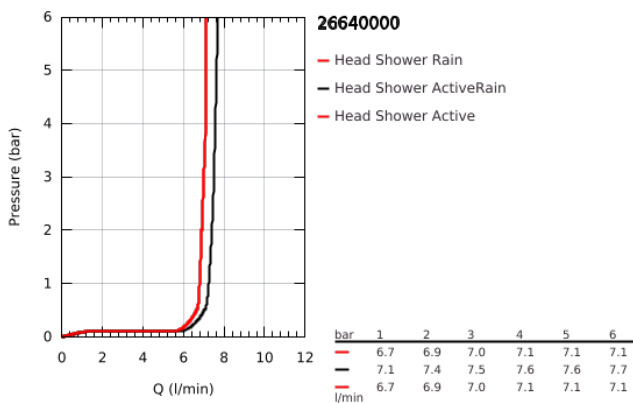

26 640 000 RAINSHOWER SMARTCONNECT 310 HEAD SHOWER SET 422 MM, 2 SPRAYS

PRODUCT DESCRIPTION

- Colour: chrome
- consisting of:
 - head shower Rainshower SmartConnect 310
 - spray plate chrome
 - spray patterns: GROHE PureRain, ActiveRain
 - maximum flow rate (at 3 bar): 7.5 l/min
 - default spray type programmable
 - horizontal 422 mm shower arm (26 146)
 - with round escutcheon
 - with wireless remote control to change or combine spray patterns
 - screw or glue holder to wall
 - battery powered
 - including 3 x AAA batteries and 1 x CR 2032 button cell
 - LED indicator for pairing and battery change
 - water resistant remote control rated IP57
 - GROHE EcoJoy - less water, perfect flow
 - GROHE DreamSpray - perfect spray pattern
 - GROHE LongLife finish
 - GROHE SpeedClean - effortless limescale removal
 - Inner WaterGuide - inner insulation for surface protection
 - suitable for instantaneous heater
 - min. recommended pressure 1.5 bar

26 640 000 **RAINSHOWER SMARTCONNECT 310 HEAD SHOWER SET 422 MM, 2 SPRAYS**

SPARE PARTS

1: Dirt strainer (Spare part-nr. 48516000)

2: Wireless remote control (Spare part-nr. 26646000)