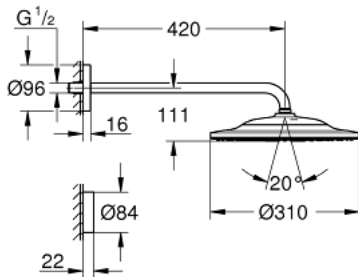

26 640 000 RAINSHOWER SMARTCONNECT 310 HEAD SHOWER SET 422 MM, 2 SPRAYS

PRODUCT DESCRIPTION

- Tyc: Chrome
- consisting of:
 - head shower Rainshower SmartConnect 310
 - spray plate chrome
 - spray patterns: GROHE PureRain, ActiveRain
 - maximum flow rate (at 3 bar): 7.5 l/min
 - default spray type programmable
 - horizontal 422 mm shower arm (26 146)
 - with round escutcheon
 - with wireless remote control to change or combine spray patterns
 - screw or glue holder to wall
 - battery powered
 - including 3 x AAA batteries and 1 x CR 2032 button cell
 - LED indicator for pairing and battery change
 - water resistant remote control rated IP57
 - GROHE EcoJoy - Less water, perfect flow
 - GROHE DreamSpray - perfect spray pattern
 - GROHE LongLife finish
 - GROHE SpeedClean - effortless limescale removal
 - Inner WaterGuide - inner insulation for surface protection
 - suitable for instantaneous heater
 - min. recommended pressure 1.5 bar

26 640 000 **RAINSHOWER SMARTCONNECT 310 HEAD SHOWER SET 422 MM, 2 SPRAYS**

SPARE PARTS

1: Dirt strainer (Spare part-nr. 48516000)

2: Wireless remote control (Spare part-nr. 26646000)