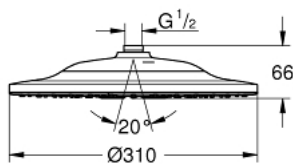

26 641 000 RAINSHOWER SMARTCONNECT 310 HEAD SHOWER 2 SPRAYS WITH REMOTE CONTROL

PRODUCT DESCRIPTION

- Colour: chrome
- spray patterns: GROHE PureRain, ActiveRain
- default spray type programmable
- spray plate chrome
- ball joint with turning angle $\pm 10^\circ$
- connection thread 1/2"
- with wireless remote control to change or combine spray patterns
- screw or glue holder to wall
- battery powered
- including 3 x AAA batteries and 1 x CR 2032 button cell
- LED indicator for pairing and battery change
- water resistant remote control rated IP57
- 9.5 l/min flow limiter
- GROHE DreamSpray - perfect spray pattern
- GROHE LongLife finish
- GROHE SpeedClean - effortless limescale removal
- Inner WaterGuide - inner insulation for surface protection
- suitable for instantaneous heater
- min. recommended pressure 1.5 bar

26 641 000 RAINSHOWER SMARTCONNECT 310 HEAD SHOWER 2 SPRAYS WITH REMOTE CONTROL

SPARE PARTS

1: Dirt strainer (Spare part-nr. 48516000)

2: Wireless remote control (Spare part-nr. 26646000)