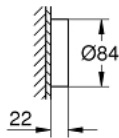

26 641 000 RAINSHOWER SMARTCONNECT 310 HEAD SHOWER 2 SPRAYS WITH REMOTE CONTROL

PRODUCT DESCRIPTION

- Colour: chrome
- spray patterns: GROHE PureRain, ActiveRain
- default spray type programmable
- spray plate chrome
- ball joint with turning angle $\pm 10^\circ$
- connection thread 1/2"
- with wireless remote control to change or combine spray patterns
- screw or glue holder to wall
- battery powered
- including 3 x AAA batteries and 1 x CR 2032 button cell
- LED indicator for pairing and battery change
- water resistant remote control rated IP57
- GROHE EcoJoy 9.5 l/min flow limiter
- GROHE DreamSpray - perfect spray pattern
- GROHE LongLife finish
- GROHE SpeedClean - effortless limescale removal
- Inner WaterGuide - inner insulation for surface protection
- suitable for instantaneous heater
- min. recommended pressure 1.5 bar

26 641 000 RAINSHOWER SMARTCONNECT 310 HEAD SHOWER 2 SPRAYS WITH REMOTE CONTROL

SPARE PARTS

1: Dirt strainer (Spare part-nr. 48516000)

2: Wireless remote control (Spare part-nr. 26646000)