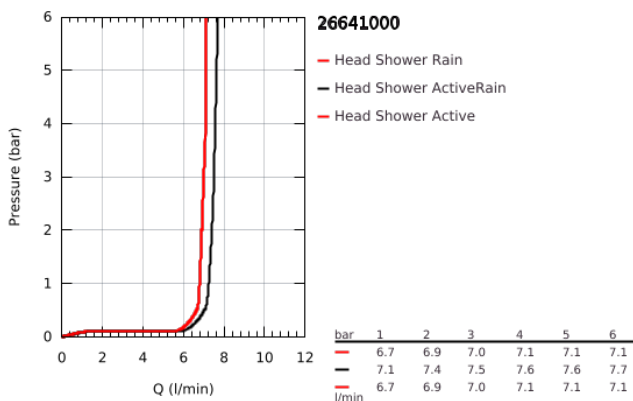

26 641 000 RAINSHOWER SMARTCONNECT 310 HEAD SHOWER 2 SPRAYS WITH REMOTE CONTROL

PRODUCT DESCRIPTION

- Colour: chrome
- spray patterns: GROHE PureRain, ActiveRain
- default spray type programmable
- spray plate chrome
- ball joint with turning angle $\pm 10^\circ$
- connection thread 1/2"
- with wireless remote control to change or combine spray patterns
- screw or glue holder to wall
- battery powered
- including 3 x AAA batteries and 1 x CR 2032 button cell
- LED indicator for pairing and battery change
- water resistant remote control rated IP57
- 9.5 l/min flow limiter
- GROHE DreamSpray - perfect spray pattern
- GROHE LongLife finish
- GROHE SpeedClean - effortless limescale removal
- Inner WaterGuide - inner insulation for surface protection
- suitable for instantaneous heater
- min. recommended pressure 1.5 bar

26 641 000 RAINSHOWER SMARTCONNECT 310 HEAD SHOWER 2 SPRAYS WITH REMOTE CONTROL

SPARE PARTS

1: Dirt strainer (Spare part-nr. 48516000)

2: Wireless remote control (Spare part-nr. 26646000)