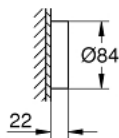

26 641 000 RAINSHOWER SMARTCONNECT 310 HEAD SHOWER 2 SPRAYS WITH REMOTE CONTROL

PRODUCT DESCRIPTION

- Colour: chrome
- spray patterns: GROHE PureRain, ActiveRain
- default spray type programmable
- spray plate chrome
- ball joint with turning angle $\pm 10^\circ$
- connection thread 1/2"
- with wireless remote control to change or combine spray patterns
- screw or glue holder to wall
- battery powered
- including 3 x AAA batteries and 1 x CR 2032 button cell
- LED indicator for pairing and battery change
- water resistant remote control rated IP57
- 9.5 l/min flow limiter
- GROHE DreamSpray - perfect spray pattern
- GROHE LongLife finish
- GROHE SpeedClean - effortless limescale removal
- Inner WaterGuide - inner insulation for surface protection
- suitable for instantaneous heater
- min. recommended pressure 1.5 bar

26 641 000 RAINSHOWER SMARTCONNECT 310 HEAD SHOWER 2 SPRAYS WITH REMOTE CONTROL

SPARE PARTS

1: Dirt strainer (Spare part-nr. 48516000)

2: Wireless remote control (Spare part-nr. 26646000)