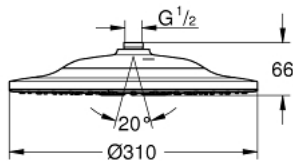

26 641 000 RAINSHOWER SMARTCONNECT 310 HEAD SHOWER 2 SPRAYS WITH REMOTE CONTROL

PRODUCT DESCRIPTION

- Colour: chrome
- spray patterns: GROHE PureRain, ActiveRain
- default spray type programmable
- spray plate chrome
- ball joint with turning angle $\pm 10^\circ$
- connection thread 1/2"
- with wireless remote control to change or combine spray patterns
- screw or glue holder to wall
- battery powered
- including 3 x AAA batteries and 1 x CR 2032 button cell
- LED indicator for pairing and battery change
- water resistant remote control rated IP57
- GROHE EcoJoy 9.5 l/min flow limiter
- GROHE DreamSpray - perfect spray pattern
- GROHE LongLife finish
- GROHE SpeedClean - effortless limescale removal
- Inner WaterGuide - inner insulation for surface protection
- suitable for instantaneous heater
- min. recommended pressure 1.5 bar

26 641 000 RAINSHOWER SMARTCONNECT 310 HEAD SHOWER 2 SPRAYS WITH REMOTE CONTROL

SPARE PARTS

1: Dirt strainer (Spare part-nr. 48516000)

2: Wireless remote control (Spare part-nr. 26646000)