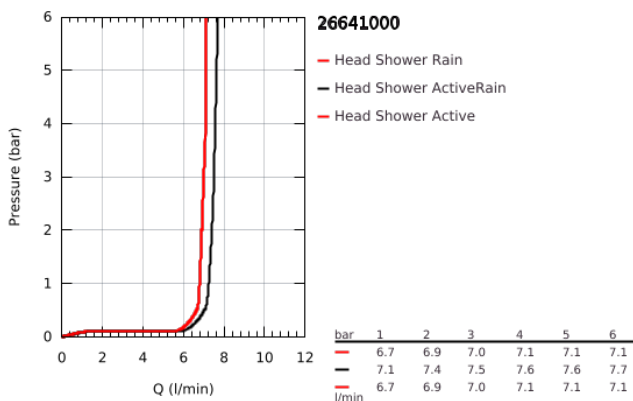

26 641 000 RAINSHOWER SMARTCONNECT 310 HEAD SHOWER 2 SPRAYS WITH REMOTE CONTROL

PRODUCT DESCRIPTION

- Colour: chrome
- spray patterns: GROHE PureRain, ActiveRain
- default spray type programmable
- spray plate chrome
- ball joint with turning angle $\pm 10^\circ$
- connection thread 1/2"
- with wireless remote control to change or combine spray patterns
- screw or glue holder to wall
- battery powered
- including 3 x AAA batteries and 1 x CR 2032 button cell
- LED indicator for pairing and battery change
- water resistant remote control rated IP57
- GROHE EcoJoy 9.5 l/min flow limiter
- GROHE DreamSpray - perfect spray pattern
- GROHE LongLife finish
- GROHE SpeedClean - effortless limescale removal
- Inner WaterGuide - inner insulation for surface protection
- suitable for instantaneous heater
- min. recommended pressure 1.5 bar

26 641 000 RAINSHOWER SMARTCONNECT 310 HEAD SHOWER 2 SPRAYS WITH REMOTE CONTROL

SPARE PARTS

1: Dirt strainer (Spare part-nr. 48516000)

2: Wireless remote control (Spare part-nr. 26646000)