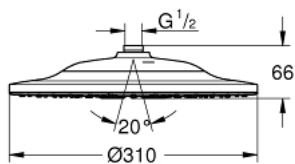

26 641 000 RAINSHOWER SMARTCONNECT 310 HEAD SHOWER 2 SPRAYS WITH REMOTE CONTROL

PRODUCT DESCRIPTION

- Tyc: Chrome
- spray patterns: GROHE PureRain, ActiveRain
- default spray type programmable
- spray plate chrome
- ball joint with turning angle $\pm 10^\circ$
- connection thread 1/2"
- with wireless remote control to change or combine spray patterns
- screw or glue holder to wall
- battery powered
- including 3 x AAA batteries and 1 x CR 2032 button cell
- LED indicator for pairing and battery change
- water resistant remote control rated IP57
- 9.5 l/min flow limiter
- GROHE DreamSpray - perfect spray pattern
- GROHE LongLife finish
- GROHE SpeedClean - effortless limescale removal
- Inner WaterGuide - inner insulation for surface protection
- suitable for instantaneous heater
- min. recommended pressure 1.5 bar

26 641 000 RAINSHOWER SMARTCONNECT 310 HEAD SHOWER 2 SPRAYS WITH REMOTE CONTROL

SPARE PARTS

1: Dirt strainer (Spare part-nr. 48516000)

2: Wireless remote control (Spare part-nr. 26646000)