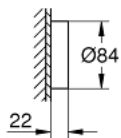

26 641 000 RAINSHOWER SMARTCONNECT 310 HEAD SHOWER 2 SPRAYS WITH REMOTE CONTROL

PRODUCT DESCRIPTION

- Tyc: Chrome
- spray patterns: GROHE PureRain, ActiveRain
- default spray type programmable
- spray plate chrome
- ball joint with turning angle $\pm 10^\circ$
- connection thread 1/2"
- with wireless remote control to change or combine spray patterns
- screw or glue holder to wall
- battery powered
- including 3 x AAA batteries and 1 x CR 2032 button cell
- LED indicator for pairing and battery change
- water resistant remote control rated IP57
- 9.5 l/min flow limiter
- GROHE DreamSpray - perfect spray pattern
- GROHE LongLife finish
- GROHE SpeedClean - effortless limescale removal
- Inner WaterGuide - inner insulation for surface protection
- suitable for instantaneous heater
- min. recommended pressure 1.5 bar

26 641 000 RAINSHOWER SMARTCONNECT 310 HEAD SHOWER 2 SPRAYS WITH REMOTE CONTROL

SPARE PARTS

1: Dirt strainer (Spare part-nr. 48516000)

2: Wireless remote control (Spare part-nr. 26646000)