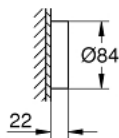

26 641 000 RAINSHOWER SMARTCONNECT 310 HEAD SHOWER 2 SPRAYS WITH REMOTE CONTROL

PRODUCT DESCRIPTION

- Tyc: Chrome
- spray patterns: GROHE PureRain, ActiveRain
- default spray type programmable
- spray plate chrome
- ball joint with turning angle $\pm 10^\circ$
- connection thread 1/2"
- with wireless remote control to change or combine spray patterns
- screw or glue holder to wall
- battery powered
- including 3 x AAA batteries and 1 x CR 2032 button cell
- LED indicator for pairing and battery change
- water resistant remote control rated IP57
- GROHE EcoJoy 9.5 l/min flow limiter
- GROHE DreamSpray - perfect spray pattern
- GROHE LongLife finish
- GROHE SpeedClean - effortless limescale removal
- Inner WaterGuide - inner insulation for surface protection
- suitable for instantaneous heater
- min. recommended pressure 1.5 bar

26 641 000 RAINSHOWER SMARTCONNECT 310 HEAD SHOWER 2 SPRAYS WITH REMOTE CONTROL

SPARE PARTS

- 1: Dirt strainer (Spare part-nr. 48516000)
- 2: Wireless remote control (Spare part-nr. 26646000)