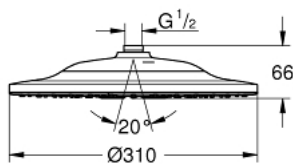

26 641 000 RAINSHOWER SMARTCONNECT 310 HEAD SHOWER 2 SPRAYS WITH REMOTE CONTROL

PRODUCT DESCRIPTION

- Tyc: Chrome
- spray patterns: GROHE PureRain, ActiveRain
- default spray type programmable
- spray plate chrome
- ball joint with turning angle $\pm 10^\circ$
- connection thread 1/2"
- with wireless remote control to change or combine spray patterns
- screw or glue holder to wall
- battery powered
- including 3 x AAA batteries and 1 x CR 2032 button cell
- LED indicator for pairing and battery change
- water resistant remote control rated IP57
- GROHE EcoJoy 9.5 l/min flow limiter
- GROHE DreamSpray - perfect spray pattern
- GROHE LongLife finish
- GROHE SpeedClean - effortless limescale removal
- Inner WaterGuide - inner insulation for surface protection
- suitable for instantaneous heater
- min. recommended pressure 1.5 bar

26 641 000 RAINSHOWER SMARTCONNECT 310 HEAD SHOWER 2 SPRAYS WITH REMOTE CONTROL

SPARE PARTS

- 1: Dirt strainer (Spare part-nr. 48516000)
- 2: Wireless remote control (Spare part-nr. 26646000)