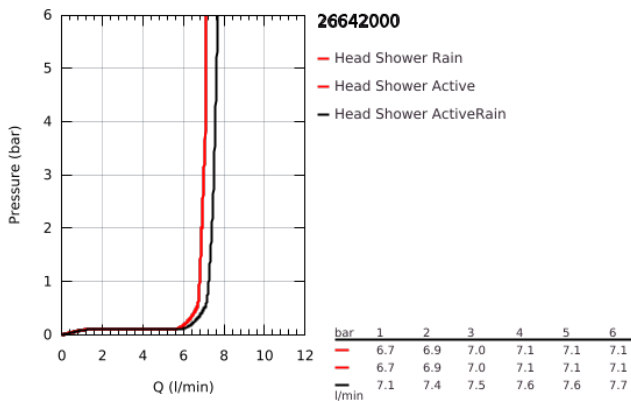

26 642 000 RAINSHOWER SMARTCONNECT 310 CUBE HEAD SHOWER SET 422 MM, 2 SPRAYS

PRODUCT DESCRIPTION

- Colour: chrome
- consisting of:
 - head shower Rainshower SmartConnect 310 Cube (26 643)
 - spray plate chrome
 - spray patterns: GROHE PureRain, ActiveRain
 - maximum flow rate (at 3 bar): 7.5 l/min
 - default spray type programmable
 - horizontal 422 mm shower arm (26 146)
 - with square escutcheon
- with wireless remote control to change or combine spray patterns
- screw or glue holder to wall
- battery powered
- including 3 x AAA batteries and 1 x CR 2032 button cell
- LED indicator for pairing and battery change
- water resistant remote control rated IP57
- GROHE EcoJoy - less water, perfect flow
- GROHE DreamSpray - perfect spray pattern
- GROHE LongLife finish
- GROHE SpeedClean - effortless limescale removal
- Inner WaterGuide - inner insulation for surface protection
- suitable for instantaneous heater
- min. recommended pressure 1.5 bar

26 642 000 **RAINSHOWER SMARTCONNECT 310 CUBE HEAD SHOWER SET 422 MM, 2
SPRAYS**

SPARE PARTS

1: Dirt strainer (Spare part-nr. 48516000)

2: Wireless remote control (Spare part-nr. 26646000)