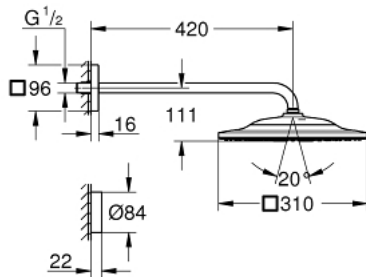

26 642 000 RAINSHOWER SMARTCONNECT 310 CUBE HEAD SHOWER SET 422 MM, 2 SPRAYS

PRODUCT DESCRIPTION

- Colour: chrome
- consisting of:
 - head shower Rainshower SmartConnect 310 Cube (26 643)
 - spray plate chrome
 - spray patterns: GROHE PureRain, ActiveRain
 - maximum flow rate (at 3 bar): 7.5 l/min
 - default spray type programmable
 - horizontal 422 mm shower arm (26 146)
 - with square escutcheon
- with wireless remote control to change or combine spray patterns
- screw or glue holder to wall
- battery powered
- including 3 x AAA batteries and 1 x CR 2032 button cell
- LED indicator for pairing and battery change
- water resistant remote control rated IP57
- GROHE EcoJoy - less water, perfect flow
- GROHE DreamSpray - perfect spray pattern
- GROHE LongLife finish
- GROHE SpeedClean - effortless limescale removal
- Inner WaterGuide - inner insulation for surface protection
- suitable for instantaneous heater
- min. recommended pressure 1.5 bar

26 642 000 **RAINSHOWER SMARTCONNECT 310 CUBE HEAD SHOWER SET 422 MM, 2
SPRAYS**

SPARE PARTS

1: Dirt strainer (Spare part-nr. 48516000)

2: Wireless remote control (Spare part-nr. 26646000)