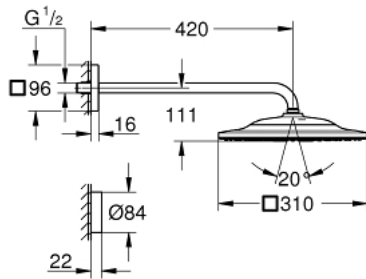

## 26 642 000 RAINSHOWER SMARTCONNECT 310 CUBE HEAD SHOWER SET 422 MM, 2 SPRAYS

### PRODUCT DESCRIPTION

- Tyc: Chrome
- consisting of:
  - head shower Rainshower SmartConnect 310 Cube (26 643)
  - spray plate chrome
  - spray patterns: GROHE PureRain, ActiveRain
  - maximum flow rate (at 3 bar): 7.5 l/min
  - default spray type programmable
  - horizontal 422 mm shower arm (26 146)
  - with square escutcheon
  - with wireless remote control to change or combine spray patterns
- screw or glue holder to wall
- battery powered
- including 3 x AAA batteries and 1 x CR 2032 button cell
- LED indicator for pairing and battery change
- water resistant remote control rated IP57
- GROHE EcoJoy - Less water, perfect flow
- GROHE DreamSpray - perfect spray pattern
- GROHE LongLife finish
- GROHE SpeedClean - effortless limescale removal
- Inner WaterGuide - inner insulation for surface protection
- suitable for instantaneous heater
- min. recommended pressure 1.5 bar

26 642 000 **RAINSHOWER SMARTCONNECT 310 CUBE HEAD SHOWER SET 422 MM, 2  
SPRAYS**

**SPARE PARTS**

- 1: Dirt strainer (Spare part-nr. 48516000)
- 2: Wireless remote control (Spare part-nr. 26646000)