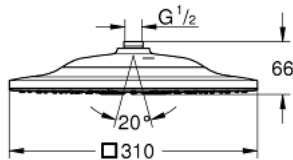

## 26 643 000 RAINSHOWER SMARTCONNECT 310 CUBE HEAD SHOWER 2 SPRAYS WITH REMOTE CONTROL

### PRODUCT DESCRIPTION

- Colour: chrome
- spray patterns: GROHE PureRain, ActiveRain
- maximum flow rate (at 3 bar): 7.5 l/min
- default spray type programmable
- spray plate chrome
- ball joint with turning angle  $\pm 10^\circ$
- connection thread 1/2"
- with wireless remote control to change or combine spray patterns
- screw or glue holder to wall
- battery powered
- including 3 x AAA batteries and 1 x CR 2032 button cell
- LED indicator for pairing and battery change
- water resistant remote control rated IP57
- GROHE EcoJoy - less water, perfect flow
- GROHE DreamSpray - perfect spray pattern
- GROHE LongLife finish
- GROHE SpeedClean - effortless limescale removal
- Inner WaterGuide - inner insulation for surface protection
- suitable for instantaneous heater
- min. recommended pressure 1.5 bar