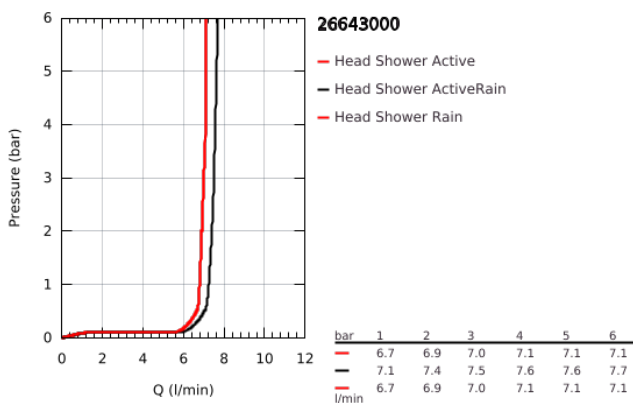

## 26 643 000 RAINSHOWER SMARTCONNECT 310 CUBE HEAD SHOWER 2 SPRAYS WITH REMOTE CONTROL

### PRODUCT DESCRIPTION

- Colour: chrome
- spray patterns: GROHE PureRain, ActiveRain
- maximum flow rate (at 3 bar): 7.5 l/min
- default spray type programmable
- spray plate chrome
- ball joint with turning angle  $\pm 10^\circ$
- connection thread 1/2"
- with wireless remote control to change or combine spray patterns
- screw or glue holder to wall
- battery powered
- including 3 x AAA batteries and 1 x CR 2032 button cell
- LED indicator for pairing and battery change
- water resistant remote control rated IP57
- GROHE EcoJoy - less water, perfect flow
- GROHE DreamSpray - perfect spray pattern
- GROHE LongLife finish
- GROHE SpeedClean - effortless limescale removal
- Inner WaterGuide - inner insulation for surface protection
- suitable for instantaneous heater
- min. recommended pressure 1.5 bar