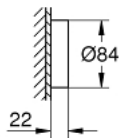

### PRODUCT DESCRIPTION

- Colour: chrome
- spray patterns: GROHE PureRain, ActiveRain
- maximum flow rate (at 3 bar): 7.5 l/min
- default spray type programmable
- spray plate chrome
- ball joint with turning angle  $\pm 10^\circ$
- connection thread 1/2"
- with wireless remote control to change or combine spray patterns
- screw or glue holder to wall
- battery powered
- including 3 x AAA batteries and 1 x CR 2032 button cell
- LED indicator for pairing and battery change
- water resistant remote control rated IP57
- GROHE EcoJoy - less water, perfect flow
- GROHE DreamSpray - perfect spray pattern
- GROHE LongLife finish
- GROHE SpeedClean - effortless limescale removal
- Inner WaterGuide - inner insulation for surface protection
- suitable for instantaneous heater
- min. recommended pressure 1.5 bar