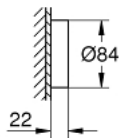

26 643 000 RAINSHOWER SMARTCONNECT 310 CUBE HEAD SHOWER 2 SPRAYS WITH REMOTE CONTROL

PRODUCT DESCRIPTION

- Tyc: Chrome
- spray patterns: GROHE PureRain, ActiveRain
- maximum flow rate (at 3 bar): 7.5 l/min
- default spray type programmable
- spray plate chrome
- ball joint with turning angle $\pm 10^\circ$
- connection thread 1/2"
- with wireless remote control to change or combine spray patterns
- screw or glue holder to wall
- battery powered
- including 3 x AAA batteries and 1 x CR 2032 button cell
- LED indicator for pairing and battery change
- water resistant remote control rated IP57
- GROHE EcoJoy - Less water, perfect flow
- GROHE DreamSpray - perfect spray pattern
- GROHE LongLife finish
- GROHE SpeedClean - effortless limescale removal
- Inner WaterGuide - inner insulation for surface protection
- suitable for instantaneous heater
- min. recommended pressure 1.5 bar

26 643 000 RAINSHOWER SMARTCONNECT 310 CUBE HEAD SHOWER 2 SPRAYS WITH REMOTE CONTROL

SPARE PARTS

10: Dirt strainer (Spare part-nr. 48516000)

20: Wireless remote control (Spare part-nr. 26646000)