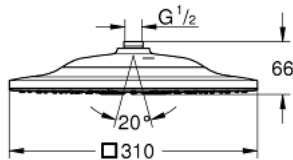

26 643 000 RAINSHOWER SMARTCONNECT 310 CUBE HEAD SHOWER 2 SPRAYS WITH REMOTE CONTROL

PRODUCT DESCRIPTION

- Tyc: Chrome
- spray patterns: GROHE PureRain, ActiveRain
- maximum flow rate (at 3 bar): 7.5 l/min
- default spray type programmable
- spray plate chrome
- ball joint with turning angle $\pm 10^\circ$
- connection thread 1/2"
- with wireless remote control to change or combine spray patterns
- screw or glue holder to wall
- battery powered
- including 3 x AAA batteries and 1 x CR 2032 button cell
- LED indicator for pairing and battery change
- water resistant remote control rated IP57
- GROHE EcoJoy - Less water, perfect flow
- GROHE DreamSpray - perfect spray pattern
- GROHE LongLife finish
- GROHE SpeedClean - effortless limescale removal
- Inner WaterGuide - inner insulation for surface protection
- suitable for instantaneous heater
- min. recommended pressure 1.5 bar

26 643 000 RAINSHOWER SMARTCONNECT 310 CUBE HEAD SHOWER 2 SPRAYS WITH REMOTE CONTROL

SPARE PARTS

10: Dirt strainer (Spare part-nr. 48516000)

20: Wireless remote control (Spare part-nr. 26646000)