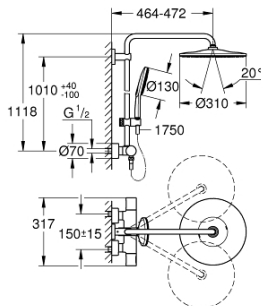

26 647 000 RAINSHOWER SMARTACTIVE 310 SHOWER SYSTEM WITH THERMOSTAT FOR WALL MOUNTING

PRODUCT DESCRIPTION

- Colour: chrome
- consisting of:
 - horizontal swivable 450 mm shower arm
 - exposed thermostat with Aquadimmer function
 - allows change between:
 - head shower Rainshower Mono 310
 - maximum flow rate (at 3 bar): 13.5 l/min
 - with ball joint
 - rotation angle $\pm 15^\circ$
- Rainshower SmartActive 130 hand shower 3 sprays
 - maximum flow rate (at 3 bar): 12 l/min
 - adjustable in height with gliding element
 - including performance grip
- Silverflex shower hose 1750 mm
- GROHE TurboStat - compact cartridge with wax thermoelement
- GROHE SafeStop - safety button at 38°C
- GROHE SafeStop Plus - optional temperature limiter at 43°C included
- GROHE CoolTouch - no risk of scalding
- GROHE DreamSpray - perfect spray pattern
- GROHE SmartTip showering spray selection via push of a ring
- GROHE LongLife finish
- Flexible Installation - 1 adjustable bracket for existing drill holes
- GROHE SpeedClean - effortless limescale removal
- suitable for instantaneous heaters from 18 kW/h
- minimum flow rate 5 l/min