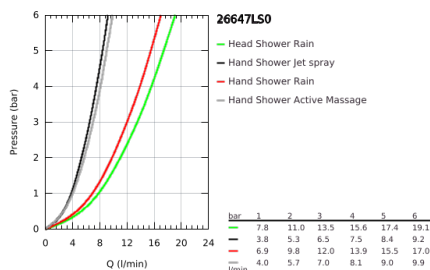

## 26 647 LS0 RAINSHOWER SMARTACTIVE 310 SHOWER SYSTEM WITH THERMOSTAT FOR WALL MOUNTING

### PRODUCT DESCRIPTION

- Colour: moon white/chrome
- consisting of:
  - horizontal swivable 450 mm shower arm
  - exposed thermostat with Aquadimmer function
  - allows change between:
    - head shower Rainshower Mono 310
    - with ball joint
    - rotation angle  $\pm 15^\circ$
  - Rainshower SmartActive 130 hand shower 3 sprays
  - adjustable in height with gliding element
  - including performance grip
  - Silverflex shower hose 1750 mm
  - GROHE TurboStat - compact cartridge with wax thermoelement
  - GROHE SafeStop - safety button at  $38^\circ\text{C}$
  - GROHE SafeStop Plus - optional temperature limiter at  $43^\circ\text{C}$  included
  - GROHE CoolTouch - no risk of scalding
  - GROHE DreamSpray - perfect spray pattern
  - GROHE SmartTip showering spray selection via push of a ring
  - GROHE LongLife finish
  - Flexible Installation - 1 adjustable bracket for existing drill holes
  - GROHE SpeedClean - effortless limescale removal
  - suitable for instantaneous heaters from 18 kW/h
  - minimum flow rate 5 l/min