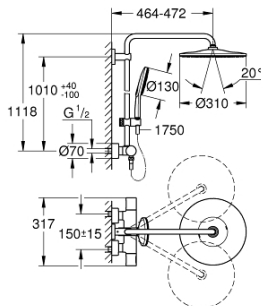

## 26 647 LS0 RAINSHOWER SMARTACTIVE 310 SHOWER SYSTEM WITH THERMOSTAT FOR WALL MOUNTING

### PRODUCT DESCRIPTION

- Colour: moon white/chrome
- consisting of:
  - horizontal swivable 450 mm shower arm
  - exposed thermostat with Aquadimmer function
  - allows change between:
    - head shower Rainshower Mono 310
    - with ball joint
    - rotation angle  $\pm 15^\circ$
  - Rainshower SmartActive 130 hand shower 3 sprays
  - adjustable in height with gliding element
  - including performance grip
  - Silverflex shower hose 1750 mm
  - GROHE TurboStat - compact cartridge with wax thermoelement
  - GROHE SafeStop - safety button at  $38^\circ\text{C}$
  - GROHE SafeStop Plus - optional temperature limiter at  $43^\circ\text{C}$  included
  - GROHE CoolTouch - no risk of scalding
  - GROHE DreamSpray - perfect spray pattern
  - GROHE SmartTip showering spray selection via push of a ring
  - GROHE LongLife finish
  - Flexible Installation - 1 adjustable bracket for existing drill holes
  - GROHE SpeedClean - effortless limescale removal
  - suitable for instantaneous heaters from 18 kW/h
  - minimum flow rate 5 l/min