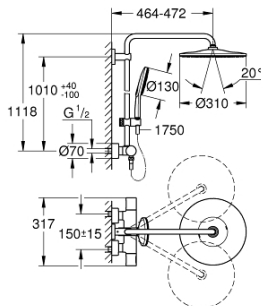

## 26 648 000 RAINSHOWER SMARTACTIVE 310 SHOWER SYSTEM WITH THERMOSTAT FOR WALL MOUNTING

### PRODUCT DESCRIPTION

- Colour: chrome
- consisting of:
  - horizontal swivable 450 mm shower arm
  - exposed thermostat with Aquadimmer function
  - allows change between:
    - head shower Rainshower Mono 310
    - maximum flow rate (at 3 bar): 9.5 l/min
    - with ball joint
    - rotation angle  $\pm 15^\circ$
    - hand shower Rainshower SmartActive 130
    - maximum flow rate (at 3 bar): 8.5 l/min
    - adjustable in height with gliding element
    - including performance grip
    - Silverflex shower hose 1750 mm
    - maximum flow rate system (at 3 bar): 9.5 l/min
  - GROHE TurboStat - compact cartridge with wax thermoelement
  - GROHE EcoJoy - less water, perfect flow
  - GROHE SafeStop - safety button at 38°C
  - GROHE SafeStop Plus - optional temperature limiter at 43°C included
  - GROHE CoolTouch - no risk of scalding
  - GROHE DreamSpray - perfect spray pattern
  - GROHE SmartTip showering spray selection via push of a ring
  - GROHE LongLife finish
  - Flexible Installation - 1 adjustable bracket for existing drill holes
  - GROHE SpeedClean - effortless limescale removal
  - suitable for instantaneous heaters from 18 kW/h
  - minimum flow rate 5 l/min