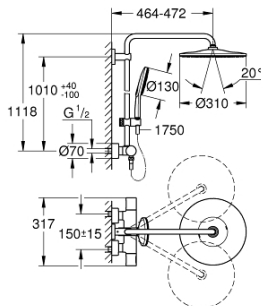

## 26 648 000 RAINSHOWER SMARTACTIVE 310 SHOWER SYSTEM WITH THERMOSTAT FOR WALL MOUNTING

### PRODUCT DESCRIPTION

- Colour: chrome
- consisting of:
  - horizontal swivable 450 mm shower arm
  - exposed thermostat with Aquadimmer function
  - allows change between:
    - head shower Rainshower Mono 310
    - maximum flow rate (at 3 bar): 9.5 l/min
    - with ball joint
    - rotation angle  $\pm 15^\circ$
    - hand shower Rainshower SmartActive 130
    - maximum flow rate (at 3 bar): 8.5 l/min
    - adjustable in height with gliding element
    - including performance grip
    - Silverflex shower hose 1750 mm
    - maximum flow rate (at 3 bar): 9.5 l/min
  - GROHE TurboStat - compact cartridge with wax thermoelement
  - GROHE EcoJoy - less water, perfect flow
  - GROHE SafeStop - safety button at 38°C
  - GROHE SafeStop Plus - optional temperature limiter at 43°C included
  - GROHE CoolTouch - no risk of scalding
  - GROHE DreamSpray - perfect spray pattern
  - GROHE SmartTip showering spray selection via push of a ring
  - GROHE LongLife finish
  - Flexible Installation - 1 adjustable bracket for existing drill holes
  - GROHE SpeedClean - effortless limescale removal
  - suitable for instantaneous heaters from 18 kW/h
  - minimum flow rate 5 l/min