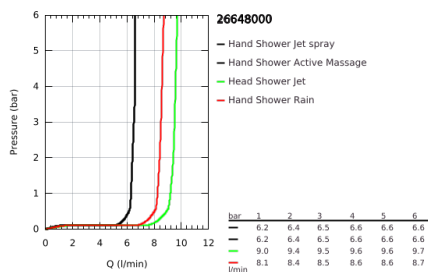

## 26 648 000 RAINSHOWER SMARTACTIVE 310 SHOWER SYSTEM WITH THERMOSTAT FOR WALL MOUNTING

### PRODUCT DESCRIPTION

- Colour: chrome
- consisting of:
  - horizontal swivable 450 mm shower arm
  - exposed thermostat with Aquadimmer function
  - allows change between:
    - head shower Rainshower Mono 310
    - maximum flow rate (at 3 bar): 9.5 l/min
    - with ball joint
    - rotation angle  $\pm 15^\circ$
    - hand shower Rainshower SmartActive 130
    - maximum flow rate (at 3 bar): 8.5 l/min
    - adjustable in height with gliding element
    - including performance grip
    - Silverflex shower hose 1750 mm
    - maximum flow rate (at 3 bar): 9.5 l/min
  - GROHE TurboStat - compact cartridge with wax thermoelement
  - GROHE EcoJoy - less water, perfect flow
  - GROHE SafeStop - safety button at 38°C
  - GROHE SafeStop Plus - optional temperature limiter at 43°C included
  - GROHE CoolTouch - no risk of scalding
  - GROHE DreamSpray - perfect spray pattern
  - GROHE SmartTip showering spray selection via push of a ring
  - GROHE LongLife finish
  - Flexible Installation - 1 adjustable bracket for existing drill holes
  - GROHE SpeedClean - effortless limescale removal
  - suitable for instantaneous heaters from 18 kW/h
  - minimum flow rate 5 l/min