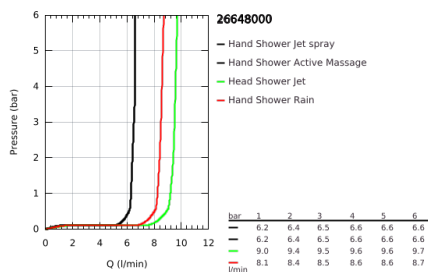

## 26 648 000 RAINSHOWER SMARTACTIVE 310 SHOWER SYSTEM WITH THERMOSTAT FOR WALL MOUNTING

### PRODUCT DESCRIPTION

- Colour: chrome
- consisting of:
  - horizontal swivable 450 mm shower arm
  - exposed thermostat with Aquadimmer function
  - allows change between:
    - head shower Rainshower Mono 310
    - maximum flow rate (at 3 bar): 9.5 l/min
    - with ball joint
    - rotation angle  $\pm 15^\circ$
    - hand shower Rainshower SmartActive 130
    - maximum flow rate (at 3 bar): 8.5 l/min
    - adjustable in height with gliding element
    - including performance grip
    - Silverflex shower hose 1750 mm
    - maximum flow rate system (at 3 bar): 9.5 l/min
  - GROHE TurboStat - compact cartridge with wax thermoelement
  - GROHE EcoJoy - less water, perfect flow
  - GROHE SafeStop - safety button at 38°C
  - GROHE SafeStop Plus - optional temperature limiter at 43°C included
  - GROHE CoolTouch - no risk of scalding
  - GROHE DreamSpray - perfect spray pattern
  - GROHE SmartTip showering spray selection via push of a ring
  - GROHE LongLife finish
  - Flexible Installation - 1 adjustable bracket for existing drill holes
  - GROHE SpeedClean - effortless limescale removal
  - suitable for instantaneous heaters from 18 kW/h
  - minimum flow rate 5 l/min