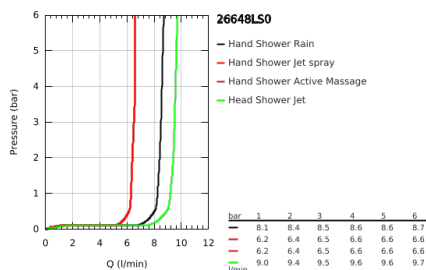

26 648 LS0 RAINSHOWER SMARTACTIVE 310 SHOWER SYSTEM WITH THERMOSTAT FOR WALL MOUNTING

PRODUCT DESCRIPTION

- Colour: moon white/chrome
- consisting of:
 - horizontal swivable 450 mm shower arm
 - exposed thermostat with Aquadimmer function
 - allows change between:
 - head shower Rainshower Mono 310
 - maximum flow rate (at 3 bar): 9.5 l/min
 - with ball joint
 - rotation angle $\pm 15^\circ$
 - hand shower Rainshower SmartActive 130
 - maximum flow rate (at 3 bar): 8.5 l/min
 - adjustable in height with gliding element
 - including performance grip
 - Silverflex shower hose 1750 mm
 - GROHE TurboStat - compact cartridge with wax thermoelement
 - GROHE EcoJoy - less water, perfect flow
 - GROHE SafeStop - safety button at 38°C
 - GROHE SafeStop Plus - optional temperature limiter at 43°C included
 - GROHE CoolTouch - no risk of scalding
 - GROHE DreamSpray - perfect spray pattern
 - GROHE SmartTip showering spray selection via push of a ring
 - GROHE LongLife finish
 - Flexible Installation - 1 adjustable bracket for existing drill holes
 - GROHE SpeedClean - effortless limescale removal
 - suitable for instantaneous heaters from 18 kW/h
 - minimum flow rate 7 l/min