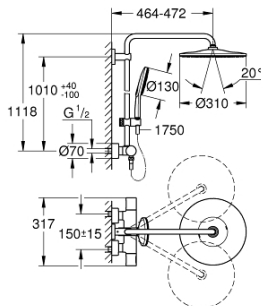

26 648 LS0 RAINSHOWER SMARTACTIVE 310 SHOWER SYSTEM WITH THERMOSTAT FOR WALL MOUNTING

PRODUCT DESCRIPTION

- Colour: moon white/chrome
- consisting of:
 - horizontal swivable 450 mm shower arm
 - exposed thermostat with Aquadimmer function
 - allows change between:
 - head shower Rainshower Mono 310
 - maximum flow rate (at 3 bar): 9.5 l/min
 - with ball joint
 - rotation angle $\pm 15^\circ$
 - hand shower Rainshower SmartActive 130
 - maximum flow rate (at 3 bar): 8.5 l/min
 - adjustable in height with gliding element
 - including performance grip
 - Silverflex shower hose 1750 mm
 - GROHE TurboStat - compact cartridge with wax thermoelement
 - GROHE EcoJoy - less water, perfect flow
 - GROHE SafeStop - safety button at 38°C
 - GROHE SafeStop Plus - optional temperature limiter at 43°C included
 - GROHE CoolTouch - no risk of scalding
 - GROHE DreamSpray - perfect spray pattern
 - GROHE SmartTip showering spray selection via push of a ring
 - GROHE LongLife finish
 - Flexible Installation - 1 adjustable bracket for existing drill holes
 - GROHE SpeedClean - effortless limescale removal
 - suitable for instantaneous heaters from 18 kW/h
 - minimum flow rate 7 l/min