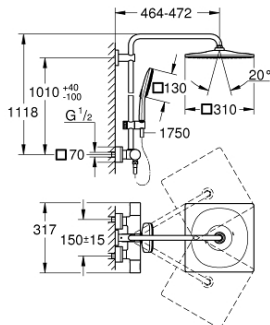

## 26 649 000 RAINSHOWER SMARTACTIVE 310 SHOWER SYSTEM WITH THERMOSTAT FOR WALL MOUNTING

### PRODUCT DESCRIPTION

- Colour: chrome
- consisting of:
  - horizontal swivable 450 mm shower arm
  - exposed thermostat with Aquadimmer function
  - allows change between:
    - head shower Rainshower Mono 310 Cube
    - maximum flow rate (at 3 bar): 13.5 l/min
  - with ball joint
  - rotation angle  $\pm 15^\circ$
- Rainshower SmartActive 130 Cube hand shower 3 sprays
  - maximum flow rate (at 3 bar): 12 l/min
  - adjustable in height with gliding element
  - including performance grip
- Silverflex shower hose 1750 mm
- GROHE TurboStat - compact cartridge with wax thermoelement
- GROHE SafeStop - safety button at 38°C
- GROHE SafeStop Plus - optional temperature limiter at 43°C included
- GROHE CoolTouch - no risk of scalding
- GROHE DreamSpray - perfect spray pattern
- GROHE SmartTip showering spray selection via push of a ring
- GROHE LongLife finish
- Flexible Installation - 1 adjustable bracket for existing drill holes
- GROHE SpeedClean - effortless limescale removal
- suitable for instantaneous heaters from 18 kW/h
- minimum flow rate 5 l/min