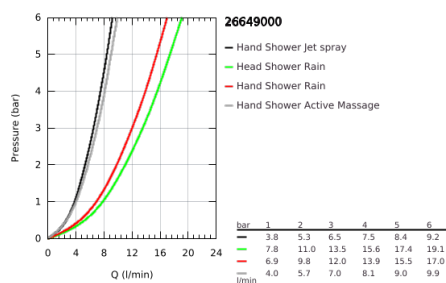

## 26 649 000 RAINSHOWER SMARTACTIVE 310 SHOWER SYSTEM WITH THERMOSTAT FOR WALL MOUNTING

### PRODUCT DESCRIPTION

- Colour: chrome
- consisting of:
  - horizontal swivable 450 mm shower arm
  - exposed thermostat with Aquadimmer function
  - allows change between:
    - head shower Rainshower Mono 310 Cube
    - maximum flow rate (at 3 bar): 13.5 l/min
  - with ball joint
  - rotation angle  $\pm 15^\circ$
- Rainshower SmartActive 130 Cube hand shower 3 sprays
  - maximum flow rate (at 3 bar): 12 l/min
  - adjustable in height with gliding element
  - including performance grip
- Silverflex shower hose 1750 mm
- GROHE TurboStat - compact cartridge with wax thermoelement
- GROHE SafeStop - safety button at 38°C
- GROHE SafeStop Plus - optional temperature limiter at 43°C included
- GROHE CoolTouch - no risk of scalding
- GROHE DreamSpray - perfect spray pattern
- GROHE SmartTip showering spray selection via push of a ring
- GROHE LongLife finish
- Flexible Installation - 1 adjustable bracket for existing drill holes
- GROHE SpeedClean - effortless limescale removal
- suitable for instantaneous heaters from 18 kW/h
- minimum flow rate 5 l/min