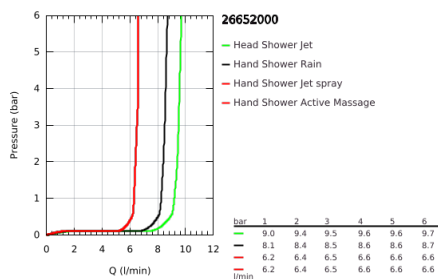

26 652 000 RAINSHOWER SMARTACTIVE 310 SHOWER SYSTEM WITH THERMOSTAT FOR WALL MOUNTING

PRODUCT DESCRIPTION

- Colour: chrome
- consisting of:
 - horizontal swivable 450 mm shower arm
 - exposed thermostat with Aquadimmer function
 - allows change between:
 - head shower Rainshower Mono 310 Cube
 - maximum flow rate (at 3 bar): 9.5 l/min
 - with ball joint
 - rotation angle $\pm 15^\circ$
 - hand shower Rainshower SmartActive 130 Cube
 - maximum flow rate (at 3 bar): 8.5 l/min
 - adjustable in height with gliding element
 - including performance grip
 - Silverflex shower hose 1750 mm
 - maximum flow rate (at 3 bar): 9.5 l/min
- GROHE TurboStat - compact cartridge with wax thermoelement
- GROHE EcoJoy - less water, perfect flow
- GROHE SafeStop - safety button at 38°C
- GROHE SafeStop Plus - optional temperature limiter at 43°C included
- GROHE CoolTouch - no risk of scalding
- GROHE DreamSpray - perfect spray pattern
- GROHE SmartTip showering spray selection via push of a ring
- GROHE LongLife finish
- Flexible Installation - 1 adjustable bracket for existing drill holes
- GROHE SpeedClean - effortless limescale removal
- suitable for instantaneous heaters from 18 kW/h
- minimum flow rate 5 l/min