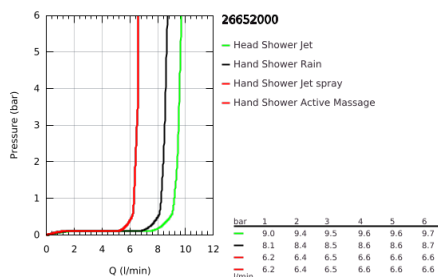

## 26 652 000 RAINSHOWER SMARTACTIVE 310 SHOWER SYSTEM WITH THERMOSTAT FOR WALL MOUNTING

### PRODUCT DESCRIPTION

- Colour: chrome
- consisting of:
  - horizontal swivable 450 mm shower arm
  - exposed thermostat with Aquadimmer function
  - allows change between:
    - head shower Rainshower Mono 310 Cube
    - maximum flow rate (at 3 bar): 9.5 l/min
  - with ball joint
  - rotation angle  $\pm 15^\circ$
  - hand shower Rainshower SmartActive 130 Cube
  - maximum flow rate (at 3 bar): 8.5 l/min
  - adjustable in height with gliding element
  - including performance grip
  - Silverflex shower hose 1750 mm
  - maximum flow rate system (at 3 bar): 9.5 l/min
- GROHE TurboStat - compact cartridge with wax thermoelement
- GROHE EcoJoy - less water, perfect flow
- GROHE SafeStop - safety button at 38°C
- GROHE SafeStop Plus - optional temperature limiter at 43°C included
- GROHE CoolTouch - no risk of scalding
- GROHE DreamSpray - perfect spray pattern
- GROHE SmartTip showering spray selection via push of a ring
- GROHE LongLife finish
- Flexible Installation - 1 adjustable bracket for existing drill holes
- GROHE SpeedClean - effortless limescale removal
- suitable for instantaneous heaters from 18 kW/h
- minimum flow rate 5 l/min