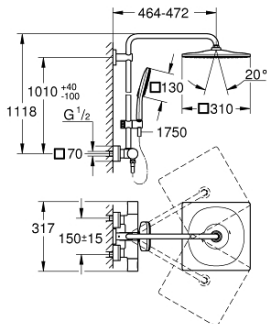

## 26 652 000 RAINSHOWER SMARTACTIVE 310 SHOWER SYSTEM WITH THERMOSTAT FOR WALL MOUNTING

### PRODUCT DESCRIPTION

- Colour: chrome
- consisting of:
  - horizontal swivable 450 mm shower arm
  - exposed thermostat with Aquadimmer function
  - allows change between:
    - head shower Rainshower Mono 310 Cube
    - maximum flow rate (at 3 bar): 9.5 l/min
  - with ball joint
  - rotation angle  $\pm 15^\circ$
  - hand shower Rainshower SmartActive 130 Cube
  - maximum flow rate (at 3 bar): 8.5 l/min
  - adjustable in height with gliding element
  - including performance grip
  - Silverflex shower hose 1750 mm
  - maximum flow rate system (at 3 bar): 9.5 l/min
- GROHE TurboStat - compact cartridge with wax thermoelement
- GROHE EcoJoy - less water, perfect flow
- GROHE SafeStop - safety button at 38°C
- GROHE SafeStop Plus - optional temperature limiter at 43°C included
- GROHE CoolTouch - no risk of scalding
- GROHE DreamSpray - perfect spray pattern
- GROHE SmartTip showering spray selection via push of a ring
- GROHE LongLife finish
- Flexible Installation - 1 adjustable bracket for existing drill holes
- GROHE SpeedClean - effortless limescale removal
- suitable for instantaneous heaters from 18 kW/h
- minimum flow rate 5 l/min