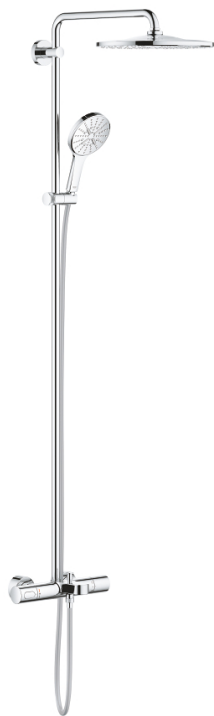

26 657 000 RAINSHOWER SMARTACTIVE 310 SHOWER SYSTEM WITH BATH THERMOSTAT FOR WALL MOUNTING

PRODUCT DESCRIPTION

- Colour: chrome
- consisting of:
 - horizontal swivable 450 mm shower arm
 - exposed thermostat with Aquadimmer function
 - allows change between:
 - head shower Rainshower Mono 310
 - maximum flow rate (at 3 bar): 7.5 l/min
 - with ball joint
 - rotation angle $\pm 15^\circ$
 - bath inlet
 - separate diverter for hand shower
 - hand shower Rainshower SmartActive 130
 - maximum flow rate (at 3 bar): 8.5 l/min
 - adjustable in height with gliding element
 - including performance grip
 - Silverflex shower hose 1750 mm
 - maximum flow rate system (at 3 bar): 8.5 l/min
- GROHE TurboStat - compact cartridge with wax thermoelement
- GROHE EcoJoy - less water, perfect flow
- GROHE SafeStop - safety button at 38°C
- GROHE SafeStop Plus - optional temperature limiter at 43°C included
- GROHE CoolTouch - no risk of scalding
- GROHE DreamSpray - perfect spray pattern
- GROHE SmartTip showering spray selection via push of a ring
- GROHE LongLife finish
- Flexible Installation - 1 adjustable bracket for existing drill holes
- GROHE SpeedClean - effortless limescale removal
- Inner WaterGuide - inner insulation for surface protection
- suitable for instantaneous heaters from 18 kW/h
- minimum flow rate 5 l/min