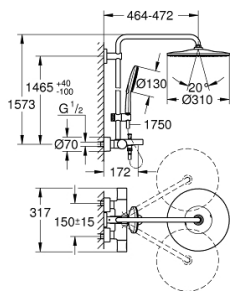

26 657 000 RAINSHOWER SMARTACTIVE 310 SHOWER SYSTEM WITH BATH THERMOSTAT FOR WALL MOUNTING

PRODUCT DESCRIPTION

- Colour: chrome
- consisting of:
 - horizontal swivable 450 mm shower arm
 - exposed thermostat with Aquadimmer function
 - allows change between:
 - head shower Rainshower Mono 310
 - maximum flow rate (at 3 bar): 7.5 l/min
 - with ball joint
 - rotation angle $\pm 15^\circ$
 - bath inlet
 - separate diverter for hand shower
 - hand shower Rainshower SmartActive 130
 - maximum flow rate (at 3 bar): 8.5 l/min
 - adjustable in height with gliding element
 - including performance grip
 - Silverflex shower hose 1750 mm
 - maximum flow rate system (at 3 bar): 8.5 l/min
- GROHE TurboStat - compact cartridge with wax thermoelement
- GROHE EcoJoy - less water, perfect flow
- GROHE SafeStop - safety button at 38°C
- GROHE SafeStop Plus - optional temperature limiter at 43°C included
- GROHE CoolTouch - no risk of scalding
- GROHE DreamSpray - perfect spray pattern
- GROHE SmartTip showering spray selection via push of a ring
- GROHE LongLife finish
- Flexible Installation - 1 adjustable bracket for existing drill holes
- GROHE SpeedClean - effortless limescale removal
- Inner WaterGuide - inner insulation for surface protection
- suitable for instantaneous heaters from 18 kW/h
- minimum flow rate 5 l/min