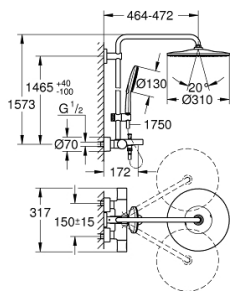

26 657 000 RAINSHOWER SMARTACTIVE 310 SHOWER SYSTEM WITH BATH THERMOSTAT FOR WALL MOUNTING

PRODUCT DESCRIPTION

- Colour: chrome
- consisting of:
 - horizontal swivable 450 mm shower arm
 - exposed thermostat with Aquadimmer function
 - allows change between:
 - head shower Rainshower Mono 310
 - maximum flow rate (at 3 bar): 7.5 l/min
 - with ball joint
 - rotation angle $\pm 15^\circ$
- bath inlet
- separate diverter for hand shower
- hand shower Rainshower SmartActive 130
 - maximum flow rate (at 3 bar): 8.5 l/min
 - adjustable in height with gliding element
 - including performance grip
- Silverflex shower hose 1750 mm
 - maximum flow rate system (at 3 bar): 8.5 l/min (without bath inlet)
- GROHE TurboStat - compact cartridge with wax thermoelement
- GROHE EcoJoy - less water, perfect flow
- GROHE SafeStop - safety button at 38°C
- GROHE SafeStop Plus - optional temperature limiter at 43°C included
- GROHE CoolTouch - no risk of scalding
- GROHE DreamSpray - perfect spray pattern
- GROHE SmartTip showering spray selection via push of a ring
- GROHE LongLife finish
- Flexible Installation - 1 adjustable bracket for existing drill holes
- GROHE SpeedClean - effortless limescale removal
- Inner WaterGuide - inner insulation for surface protection
- suitable for instantaneous heaters from 18 kW/h
- minimum flow rate 5 l/min