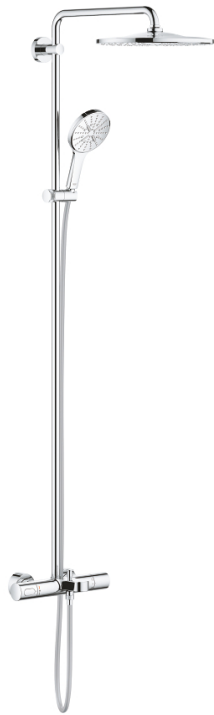

26 657 000 RAINSHOWER SMARTACTIVE 310 SHOWER SYSTEM WITH BATH THERMOSTAT FOR WALL MOUNTING

PRODUCT DESCRIPTION

- Colour: chrome
- consisting of:
 - horizontal swivable 450 mm shower arm
 - exposed thermostat with Aquadimmer function
 - allows change between:
 - head shower Rainshower Mono 310
 - maximum flow rate (at 3 bar): 7.5 l/min
 - with ball joint
 - rotation angle $\pm 15^\circ$
- bath inlet
- separate diverter for hand shower
- hand shower Rainshower SmartActive 130
 - maximum flow rate (at 3 bar): 8.5 l/min
 - adjustable in height with gliding element
 - including performance grip
- Silverflex shower hose 1750 mm
 - maximum flow rate system (at 3 bar): 8.5 l/min (without bath inlet)
- GROHE TurboStat - compact cartridge with wax thermoelement
- GROHE EcoJoy - less water, perfect flow
- GROHE SafeStop - safety button at 38°C
- GROHE SafeStop Plus - optional temperature limiter at 43°C included
- GROHE CoolTouch - no risk of scalding
- GROHE DreamSpray - perfect spray pattern
- GROHE SmartTip showering spray selection via push of a ring
- GROHE LongLife finish
- Flexible Installation - 1 adjustable bracket for existing drill holes
- GROHE SpeedClean - effortless limescale removal
- Inner WaterGuide - inner insulation for surface protection
- suitable for instantaneous heaters from 18 kW/h
- minimum flow rate 5 l/min