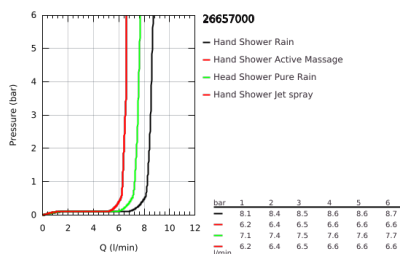

26 657 000 RAINSHOWER SMARTACTIVE 310 SHOWER SYSTEM WITH BATH THERMOSTAT FOR WALL MOUNTING

PRODUCT DESCRIPTION

- Colour: chrome
- consisting of:
 - horizontal swivable 450 mm shower arm
 - exposed thermostat with Aquadimmer function
 - allows change between:
 - head shower Rainshower Mono 310
 - maximum flow rate (at 3 bar): 7.5 l/min
 - with ball joint
 - rotation angle $\pm 15^\circ$
 - bath inlet
 - separate diverter for hand shower
 - hand shower Rainshower SmartActive 130
 - maximum flow rate (at 3 bar): 8.5 l/min
 - adjustable in height with gliding element
 - including performance grip
 - Silverflex shower hose 1750 mm
 - maximum flow rate system (at 3 bar): 8.5 l/min
- GROHE TurboStat - compact cartridge with wax thermoelement
- GROHE EcoJoy - less water, perfect flow
- GROHE SafeStop - safety button at 38°C
- GROHE SafeStop Plus - optional temperature limiter at 43°C included
- GROHE CoolTouch - no risk of scalding
- GROHE DreamSpray - perfect spray pattern
- GROHE SmartTip showering spray selection via push of a ring
- GROHE LongLife finish
- Flexible Installation - 1 adjustable bracket for existing drill holes
- GROHE SpeedClean - effortless limescale removal
- Inner WaterGuide - inner insulation for surface protection
- suitable for instantaneous heaters from 18 kW/h
- minimum flow rate 5 l/min