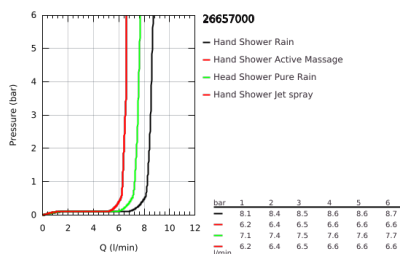

26 657 000 RAINSHOWER SMARTACTIVE 310 SHOWER SYSTEM WITH BATH THERMOSTAT FOR WALL MOUNTING

PRODUCT DESCRIPTION

- Colour: chrome
- consisting of:
 - horizontal swivable 450 mm shower arm
 - exposed thermostat with Aquadimmer function
 - allows change between:
 - head shower Rainshower Mono 310
 - maximum flow rate (at 3 bar): 7.5 l/min
 - with ball joint
 - rotation angle $\pm 15^\circ$
- bath inlet
- separate diverter for hand shower
- hand shower Rainshower SmartActive 130
 - maximum flow rate (at 3 bar): 8.5 l/min
 - adjustable in height with gliding element
 - including performance grip
- Silverflex shower hose 1750 mm
 - maximum flow rate system (at 3 bar): 8.5 l/min (without bath inlet)
- GROHE TurboStat - compact cartridge with wax thermoelement
- GROHE EcoJoy - less water, perfect flow
- GROHE SafeStop - safety button at 38°C
- GROHE SafeStop Plus - optional temperature limiter at 43°C included
- GROHE CoolTouch - no risk of scalding
- GROHE DreamSpray - perfect spray pattern
- GROHE SmartTip showering spray selection via push of a ring
- GROHE LongLife finish
- Flexible Installation - 1 adjustable bracket for existing drill holes
- GROHE SpeedClean - effortless limescale removal
- Inner WaterGuide - inner insulation for surface protection
- suitable for instantaneous heaters from 18 kW/h
- minimum flow rate 5 l/min