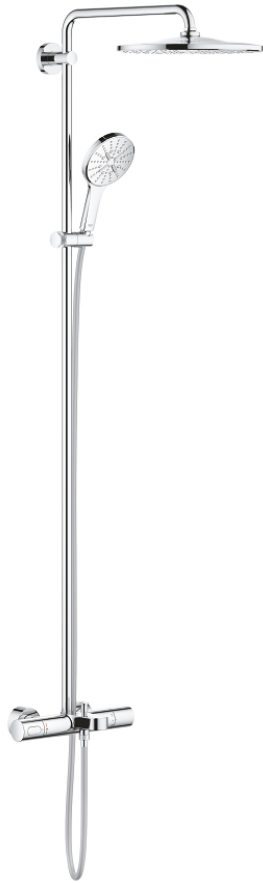

26 657 000 RAINSHOWER SMARTACTIVE 310 SHOWER SYSTEM WITH BATH THERMOSTAT FOR WALL MOUNTING

PRODUCT DESCRIPTION

- Tyc: Chrome
- consisting of:
 - horizontal swivable 450 mm shower arm
 - exposed thermostat with Aquadimmer function
 - allows change between:
 - head shower Rainshower Mono 310
 - maximum flow rate (at 3 bar): 7.5 l/min
 - with ball joint
 - rotation angle $\pm 15^\circ$
- bath inlet
- separate diverter for hand shower
- hand shower Rainshower SmartActive 130
 - maximum flow rate (at 3 bar): 8.5 l/min
 - adjustable in height with gliding element
 - including performance grip
- Silverflex shower hose 1750 mm
 - maximum flow rate system (at 3 bar): 8.5 l/min (without bath inlet)
- GROHE TurboStat - compact cartridge with wax thermoelement
- GROHE EcoJoy - Less water, perfect flow
- GROHE SafeStop safety button at 38°C (calibration required)
- GROHE SafeStop Plus - optional temperature limiter at 43°C included
- GROHE CoolTouch - no risk of scalding
- GROHE DreamSpray - perfect spray pattern
- GROHE SmartTip showering spray selection via push of a ring
- GROHE LongLife finish
- Flexible Installation - 1 adjustable bracket for existing drill holes
- GROHE SpeedClean - effortless limescale removal
- Inner WaterGuide - inner insulation for surface protection
- suitable for instantaneous heaters from 18 kW/h
- minimum flow rate 5 l/min