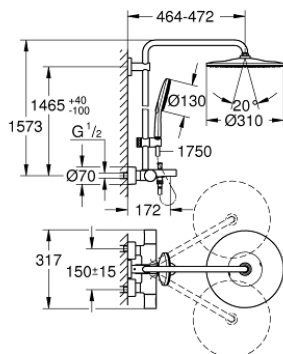

26 657 000 RAINSHOWER SMARTACTIVE 310 SHOWER SYSTEM WITH BATH THERMOSTAT FOR WALL MOUNTING

PRODUCT DESCRIPTION

- Tyc: Chrome
- consisting of:
 - horizontal swivable 450 mm shower arm
 - exposed thermostat with Aquadimmer function
 - allows change between:
 - head shower Rainshower Mono 310
 - maximum flow rate (at 3 bar): 7.5 l/min
 - with ball joint
 - rotation angle $\pm 15^\circ$
- bath inlet
- separate diverter for hand shower
- hand shower Rainshower SmartActive 130
 - maximum flow rate (at 3 bar): 8.5 l/min
 - adjustable in height with gliding element
 - including performance grip
- Silverflex shower hose 1750 mm
 - maximum flow rate system (at 3 bar): 8.5 l/min (without bath inlet)
- GROHE TurboStat - compact cartridge with wax thermoelement
- GROHE EcoJoy - Less water, perfect flow
- GROHE SafeStop safety button at 38°C (calibration required)
- GROHE SafeStop Plus - optional temperature limiter at 43°C included
- GROHE CoolTouch - no risk of scalding
- GROHE DreamSpray - perfect spray pattern
- GROHE SmartTip showering spray selection via push of a ring
- GROHE LongLife finish
- Flexible Installation - 1 adjustable bracket for existing drill holes
- GROHE SpeedClean - effortless limescale removal
- Inner WaterGuide - inner insulation for surface protection
- suitable for instantaneous heaters from 18 kW/h
- minimum flow rate 5 l/min