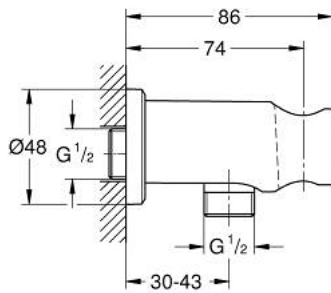

26 658 000 RAINSHOWER SHOWER OUTLET ELBOW 1/2" WITH HOLDER

PRODUCT DESCRIPTION

- Colour: chrome
- with round escutcheon
- Ø 48 mm
- male connection thread 1/2"
- metal body
- protected against backflow
- GROHE LongLife finish

26 658 000 **RAINSHOWER SHOWER OUTLET ELBOW 1/2" WITH HOLDER**

SPARE PARTS

1: Non-return valve (Spare part-nr. 08565000)