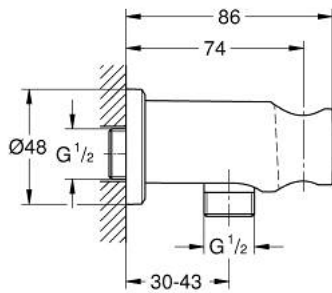

26 658 000 **RAINSHOWER SHOWER OUTLET ELBOW 1/2" WITH HOLDER**

PRODUCT DESCRIPTION

- Tyc: Chrome
- with round escutcheon
- Ø 48 mm
- male connection thread 1/2"
- metal body
- protected against backflow
- GROHE LongLife finish

26 658 000 **RAINSHOWER SHOWER OUTLET ELBOW 1/2" WITH HOLDER**

SPARE PARTS

1: Non-return valve (Spare part-nr. 08565000)