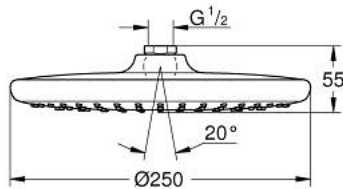

### PRODUCT DESCRIPTION

- Colour: chrome
- spray pattern: Rain
- maximum flow rate (at 3 bar): 8.5 l/min
- Ø 250 mm
- fully chrome plated surfaces
- ball joint with turning angle  $\pm 10^\circ$
- connection thread 1/2"
- GROHE EcoJoy - less water, perfect flow
- GROHE DreamSpray - perfect spray pattern
- GROHE LongLife finish
- GROHE SpeedClean - effortless limescale removal
- Inner WaterGuide - inner insulation for surface protection
- suitable for instantaneous heater
- professional exclusive

### SPARE PARTS

1: Fibre seal dia.  $\varnothing$  18,5 x  $\varnothing$  12 x 2 (Spare part-nr. 0138900M)

2: Dirt strainer (Spare part-nr. 48007000)