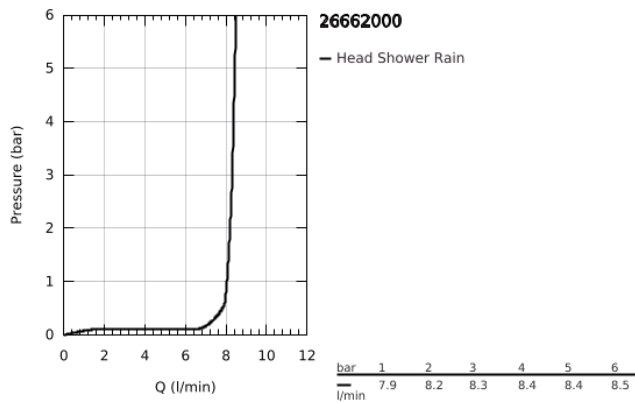

## 26 662 000 TEMPESTA 250 HEAD SHOWER 1 SPRAY

### PRODUCT DESCRIPTION

- Colour: chrome
- spray pattern: Rain
- maximum flow rate (at 3 bar): 8.5 l/min
- Ø 250 mm
- fully chrome plated surfaces
- ball joint with turning angle  $\pm 10^\circ$
- connection thread 1/2"
- GROHE EcoJoy - less water, perfect flow
- GROHE DreamSpray - perfect spray pattern
- GROHE LongLife finish
- GROHE SpeedClean - effortless limescale removal
- Inner WaterGuide - inner insulation for surface protection
- suitable for instantaneous heater
- professional exclusive