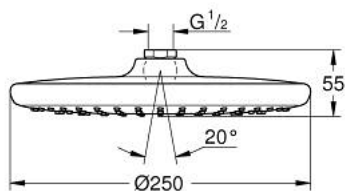

26 662 000 TEMPESTA 250 HEAD SHOWER 1 SPRAY

PRODUCT DESCRIPTION

- Tyc: Chrome
- spray pattern: Rain
- maximum flow rate (at 3 bar): 8.5 l/min
- Ø 250 mm
- fully chrome plated surfaces
- ball joint with turning angle $\pm 10^\circ$
- connection thread 1/2"
- GROHE EcoJoy - Less water, perfect flow
- GROHE DreamSpray - perfect spray pattern
- GROHE LongLife finish
- GROHE SpeedClean - effortless limescale removal
- Inner WaterGuide - inner insulation for surface protection
- suitable for instantaneous heater
- professional exclusive

26 662 000 TEMPESTA 250 HEAD SHOWER 1 SPRAY

SPARE PARTS

1: Fibre seal Ø 18,5 x Ø 12 x 2 (Spare part-nr. 0138900M)

2: Dirt strainer (Spare part-nr. 48007000)