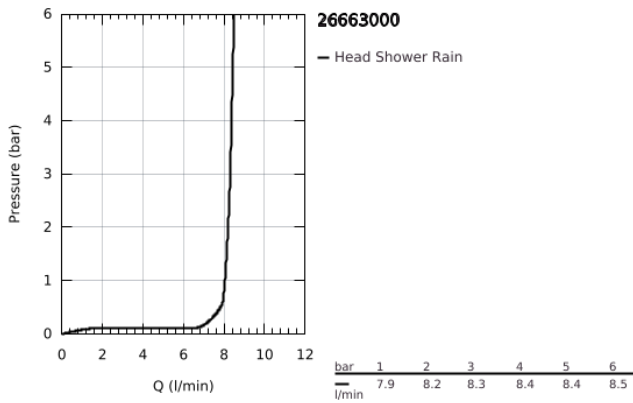

26 663 000 TEMPESTA 250 HEAD SHOWER SET 380 MM, 1 SPRAY

PRODUCT DESCRIPTION

- Colour: chrome
- consisting of:
 - head shower Tempesta 250 (26 662)
 - spray pattern: Rain
 - fully chrome plated surfaces
 - shower arm 380 mm (28 361)
- GROHE EcoJoy - less water, perfect flow
- GROHE DreamSpray - perfect spray pattern
- GROHE LongLife finish
- GROHE SpeedClean - effortless limescale removal
- Inner WaterGuide - inner insulation for surface protection
- suitable for instantaneous heater
- professional exclusive

26 663 000 **TEMPESTA 250 HEAD SHOWER SET 380 MM, 1 SPRAY**

SPARE PARTS

- 1: Fibre seal dia. Ø 18,5 x Ø 12 x 2 (Spare part-nr. 0138900M)
- 2: Dirt strainer (Spare part-nr. 48007000)
- 3: Escutcheon (Spare part-nr. 11741000)