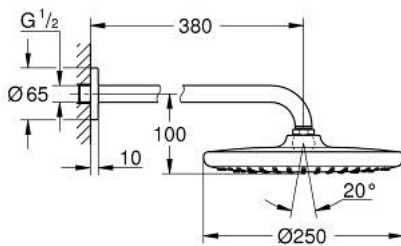

26 663 000 TEMPESTA 250 HEAD SHOWER SET 380 MM, 1 SPRAY

PRODUCT DESCRIPTION

- Colour: chrome
- consisting of:
 - head shower Tempesta 250 (26 662)
 - spray pattern: Rain
 - fully chrome plated surfaces
 - shower arm 380 mm (28 361)
- GROHE EcoJoy - less water, perfect flow
- GROHE DreamSpray - perfect spray pattern
- GROHE LongLife finish
- GROHE SpeedClean - effortless limescale removal
- Inner WaterGuide - inner insulation for surface protection
- suitable for instantaneous heater
- professional exclusive

26 663 000 **TEMPESTA 250 HEAD SHOWER SET 380 MM, 1 SPRAY**

SPARE PARTS

- 1: Fibre seal dia. Ø 18,5 x Ø 12 x 2 (Spare part-nr. 0138900M)
- 2: Dirt strainer (Spare part-nr. 48007000)
- 3: Escutcheon (Spare part-nr. 11741000)