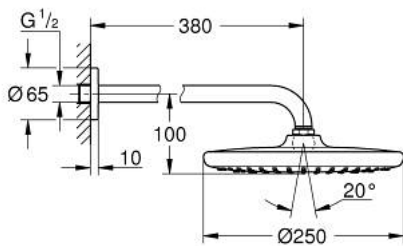

26 663 000 TEMPESTA 250 HEAD SHOWER SET 380 MM, 1 SPRAY

PRODUCT DESCRIPTION

- Tyc: Chrome
- consisting of:
 - head shower Tempesta 250 (26 662)
 - spray pattern: Rain
 - fully chrome plated surfaces
 - shower arm 380 mm (28 361)
- GROHE EcoJoy - Less water, perfect flow
- GROHE DreamSpray - perfect spray pattern
- GROHE LongLife finish
- GROHE SpeedClean - effortless limescale removal
- Inner WaterGuide - inner insulation for surface protection
- suitable for instantaneous heater
- professional exclusive

26 663 000 **TEMPESTA 250 HEAD SHOWER SET 380 MM, 1 SPRAY**

SPARE PARTS

- 1: Fibre seal Ø 18,5 x Ø 12 x 2 (Spare part-nr. 0138900M)
- 2: Dirt strainer (Spare part-nr. 48007000)
- 3: Escutcheon (Spare part-nr. 11741000)