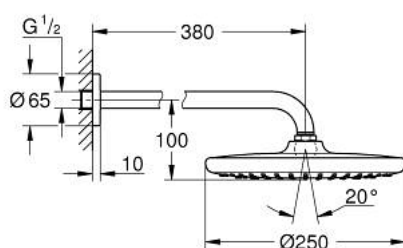

26 663 DL0 TEMPESTA 250 HEAD SHOWER SET 380 MM, 1 SPRAY

PRODUCT DESCRIPTION

- Tyc: brushed warm sunset
- consisting of:
 - head shower Tempesta 250 (26 662)
 - spray pattern: Rain
 - fully chrome plated surfaces
 - head shower with white rear cover
- shower arm 380 mm (28 361)
- GROHE EcoJoy - Less water, perfect flow
- GROHE DreamSpray - perfect spray pattern
- GROHE LongLife finish
- GROHE SpeedClean - effortless limescale removal
- Inner WaterGuide - inner insulation for surface protection
- suitable for instantaneous heater
- professional exclusive