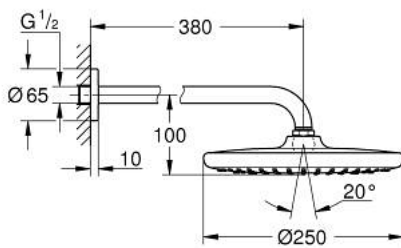

26 663 GN0 TEMPESTA 250 HEAD SHOWER SET 380 MM, 1 SPRAY

PRODUCT DESCRIPTION

- Tyc: brushed cool sunrise
- consisting of:
 - head shower Tempesta 250 (26 662)
 - spray pattern: Rain
 - fully chrome plated surfaces
 - head shower with white rear cover
- shower arm 380 mm (28 361)
- GROHE EcoJoy - Less water, perfect flow
- GROHE DreamSpray - perfect spray pattern
- GROHE LongLife finish
- GROHE SpeedClean - effortless limescale removal
- Inner WaterGuide - inner insulation for surface protection
- suitable for instantaneous heater
- professional exclusive