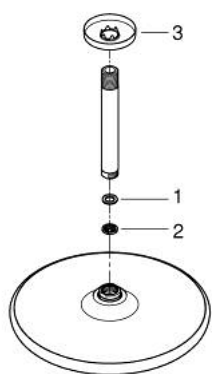

## 26 664 000 TEMPESTA 250 HEAD SHOWER SET CEILING 142 MM, 1 SPRAY

### PRODUCT DESCRIPTION

- Colour: chrome
- consisting of:
  - head shower Tempesta 250 (26 662)
  - spray pattern: Rain
  - fully chrome plated surfaces
  - shower arm ceiling 142 mm (28 724)
- GROHE EcoJoy - less water, perfect flow
- GROHE DreamSpray - perfect spray pattern
- GROHE LongLife finish
- GROHE SpeedClean - effortless limescale removal
- Inner WaterGuide - inner insulation for surface protection
- suitable for instantaneous heater
- professional exclusive

### SPARE PARTS

- 1: Fibre seal dia. Ø 18,5 x Ø 12 x 2 (Spare part-nr. 0138900M)
- 2: Dirt strainer (Spare part-nr. 48007000)
- 3: Escutcheon (Spare part-nr. 11741000)