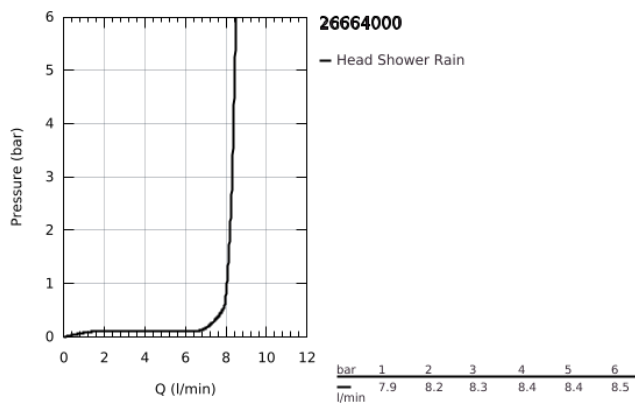

## 26 664 000 TEMPESTA 250 HEAD SHOWER SET CEILING 142 MM, 1 SPRAY

### PRODUCT DESCRIPTION

- Colour: chrome
- consisting of:
  - head shower Tempesta 250 (26 662)
  - spray pattern: Rain
  - fully chrome plated surfaces
  - shower arm ceiling 142 mm (28 724)
- GROHE EcoJoy - less water, perfect flow
- GROHE DreamSpray - perfect spray pattern
- GROHE LongLife finish
- GROHE SpeedClean - effortless limescale removal
- Inner WaterGuide - inner insulation for surface protection
- suitable for instantaneous heater
- professional exclusive