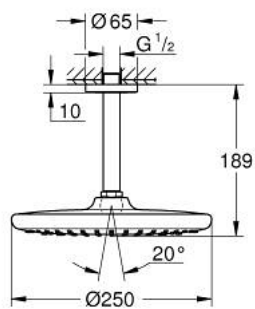

## 26 664 000 TEMPESTA 250 HEAD SHOWER SET CEILING 142 MM, 1 SPRAY

### PRODUCT DESCRIPTION

- Colour: chrome
- consisting of:
  - head shower Tempesta 250 (26 662)
  - spray pattern: Rain
  - fully chrome plated surfaces
  - shower arm ceiling 142 mm (28 724)
- GROHE EcoJoy - less water, perfect flow
- GROHE DreamSpray - perfect spray pattern
- GROHE LongLife finish
- GROHE SpeedClean - effortless limescale removal
- Inner WaterGuide - inner insulation for surface protection
- suitable for instantaneous heater
- professional exclusive

### SPARE PARTS

- 1: Fibre seal dia. Ø 18,5 x Ø 12 x 2 (Spare part-nr. 0138900M)
- 2: Dirt strainer (Spare part-nr. 48007000)
- 3: Escutcheon (Spare part-nr. 11741000)