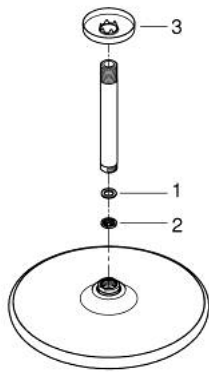

## 26 664 000 TEMPESTA 250 HEAD SHOWER SET CEILING 142 MM, 1 SPRAY

### PRODUCT DESCRIPTION

- Tyc: Chrome
- consisting of:
  - head shower Tempesta 250 (26 662)
  - spray pattern: Rain
  - fully chrome plated surfaces
  - shower arm ceiling 142 mm (28 724)
- GROHE EcoJoy - Less water, perfect flow
- GROHE DreamSpray - perfect spray pattern
- GROHE LongLife finish
- GROHE SpeedClean - effortless limescale removal
- Inner WaterGuide - inner insulation for surface protection
- suitable for instantaneous heater
- professional exclusive

26 664 000 **TEMPESTA 250 HEAD SHOWER SET CEILING 142 MM, 1 SPRAY**

**SPARE PARTS**

- 1: Fibre seal Ø 18,5 x Ø 12 x 2 (Spare part-nr. 0138900M)
- 2: Dirt strainer (Spare part-nr. 48007000)
- 3: Escutcheon (Spare part-nr. 11741000)