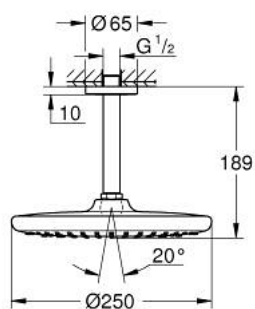

## 26 664 000 TEMPESTA 250 HEAD SHOWER SET CEILING 142 MM, 1 SPRAY

### PRODUCT DESCRIPTION

- Tyc: Chrome
- consisting of:
  - head shower Tempesta 250 (26 662)
  - spray pattern: Rain
  - fully chrome plated surfaces
  - shower arm ceiling 142 mm (28 724)
- GROHE EcoJoy - Less water, perfect flow
- GROHE DreamSpray - perfect spray pattern
- GROHE LongLife finish
- GROHE SpeedClean - effortless limescale removal
- Inner WaterGuide - inner insulation for surface protection
- suitable for instantaneous heater
- professional exclusive

26 664 000 **TEMPESTA 250 HEAD SHOWER SET CEILING 142 MM, 1 SPRAY**

**SPARE PARTS**

- 1: Fibre seal Ø 18,5 x Ø 12 x 2 (Spare part-nr. 0138900M)
- 2: Dirt strainer (Spare part-nr. 48007000)
- 3: Escutcheon (Spare part-nr. 11741000)