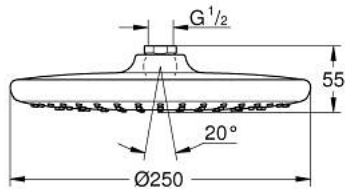

26 666 000 TEMPESTA 250 HEAD SHOWER 1 SPRAY

PRODUCT DESCRIPTION

- Colour: chrome
- spray pattern: Rain
- maximum flow rate (at 3 bar): 8.5 l/min
- Ø 250 mm
- head shower with white rear cover
- ball joint with turning angle $\pm 10^\circ$
- connection thread 1/2"
- GROHE EcoJoy - less water, perfect flow
- GROHE DreamSpray - perfect spray pattern
- GROHE LongLife finish
- GROHE SpeedClean - effortless limescale removal
- Inner WaterGuide - inner insulation for surface protection
- suitable for instantaneous heater
- min. recommended pressure 1.0 bar
- professional exclusive

26 666 000 TEMPESTA 250 HEAD SHOWER 1 SPRAY

SPARE PARTS

1: Fibre seal dia. \varnothing 18,5 x \varnothing 12 x 2 (Spare part-nr. 0138900M)

2: Dirt strainer (Spare part-nr. 48007000)