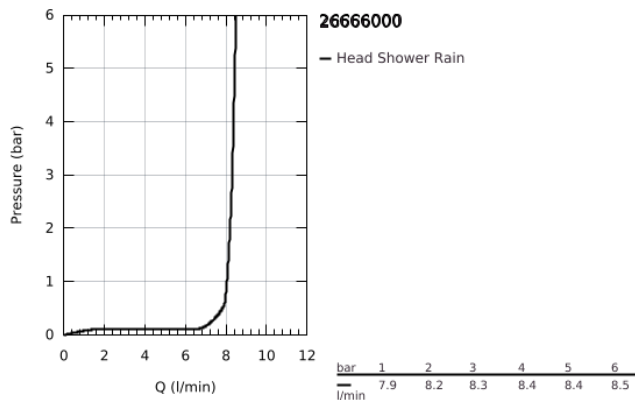

26 666 000 TEMPESTA 250 HEAD SHOWER 1 SPRAY

PRODUCT DESCRIPTION

- Colour: chrome
- spray pattern: Rain
- maximum flow rate (at 3 bar): 8.5 l/min
- Ø 250 mm
- head shower with white rear cover
- ball joint with turning angle $\pm 10^\circ$
- connection thread 1/2"
- GROHE EcoJoy - less water, perfect flow
- GROHE DreamSpray - perfect spray pattern
- GROHE LongLife finish
- GROHE SpeedClean - effortless limescale removal
- Inner WaterGuide - inner insulation for surface protection
- suitable for instantaneous heater
- min. recommended pressure 1.0 bar
- professional exclusive

26 666 000 TEMPESTA 250 HEAD SHOWER 1 SPRAY

SPARE PARTS

1: Fibre seal dia. \varnothing 18,5 x \varnothing 12 x 2 (Spare part-nr. 0138900M)

2: Dirt strainer (Spare part-nr. 48007000)