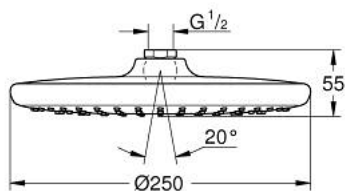

26 666 000 TEMPESTA 250 HEAD SHOWER 1 SPRAY

PRODUCT DESCRIPTION

- Tyc: Chrome
- spray pattern: Rain
- maximum flow rate (at 3 bar): 8.5 l/min
- Ø 250 mm
- head shower with white rear cover
- ball joint with turning angle $\pm 10^\circ$
- connection thread 1/2"
- GROHE EcoJoy - Less water, perfect flow
- GROHE DreamSpray - perfect spray pattern
- GROHE LongLife finish
- GROHE SpeedClean - effortless limescale removal
- Inner WaterGuide - inner insulation for surface protection
- suitable for instantaneous heater
- min. recommended pressure 1.0 bar
- professional exclusive

26 666 000 TEMPESTA 250 HEAD SHOWER 1 SPRAY

SPARE PARTS

1: Fibre seal Ø 18,5 x Ø 12 x 2 (Spare part-nr. 0138900M)

2: Dirt strainer (Spare part-nr. 48007000)