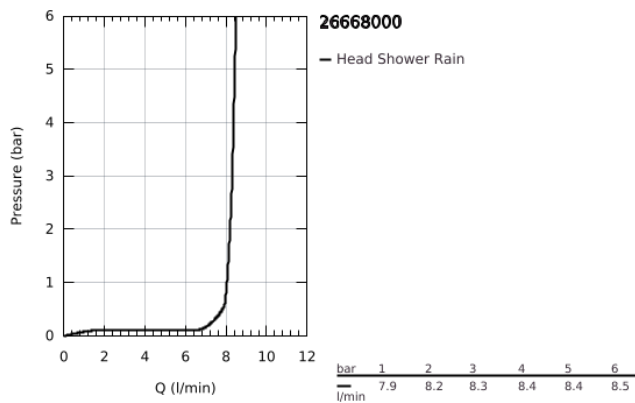

## 26 668 000 TEMPESTA 250 HEAD SHOWER SET 380 MM, 1 SPRAY

### PRODUCT DESCRIPTION

- Colour: chrome
- consisting of:
  - head shower Tempesta 250 (26 666)
  - spray pattern: Rain
  - maximum flow rate (at 3 bar): 8.3 l/min
  - head shower with white rear cover
  - shower arm 380 mm (28 361)
- GROHE EcoJoy - less water, perfect flow
- GROHE DreamSpray - perfect spray pattern
- GROHE LongLife finish
- GROHE SpeedClean - effortless limescale removal
- Inner WaterGuide - inner insulation for surface protection
- suitable for instantaneous heater
- professional exclusive

26 668 000 **TEMPESTA 250 HEAD SHOWER SET 380 MM, 1 SPRAY**

**SPARE PARTS**

- 1: Fibre seal dia.  $\varnothing$  18,5 x  $\varnothing$  12 x 2 (Spare part-nr. 0138900M)
- 2: Dirt strainer (Spare part-nr. 48007000)
- 3: Escutcheon (Spare part-nr. 11741000)