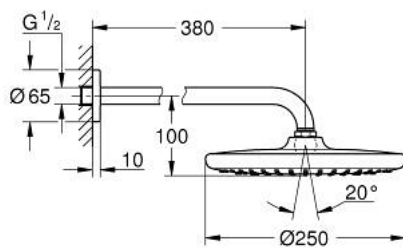

## 26 668 000 TEMPESTA 250 HEAD SHOWER SET 380 MM, 1 SPRAY

### PRODUCT DESCRIPTION

- Colour: chrome
- consisting of:
  - head shower Tempesta 250 (26 666)
  - spray pattern: Rain
  - maximum flow rate (at 3 bar): 8.3 l/min
  - head shower with white rear cover
  - shower arm 380 mm (28 361)
- GROHE EcoJoy - less water, perfect flow
- GROHE DreamSpray - perfect spray pattern
- GROHE LongLife finish
- GROHE SpeedClean - effortless limescale removal
- Inner WaterGuide - inner insulation for surface protection
- suitable for instantaneous heater
- professional exclusive

26 668 000 **TEMPESTA 250 HEAD SHOWER SET 380 MM, 1 SPRAY**

**SPARE PARTS**

- 1: Fibre seal dia.  $\varnothing$  18,5 x  $\varnothing$  12 x 2 (Spare part-nr. 0138900M)
- 2: Dirt strainer (Spare part-nr. 48007000)
- 3: Escutcheon (Spare part-nr. 11741000)