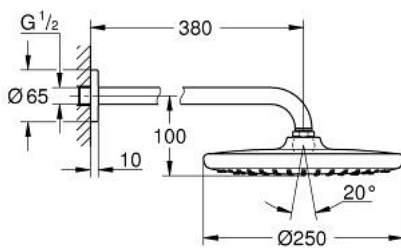

## 26 668 000 TEMPESTA 250 HEAD SHOWER SET 380 MM, 1 SPRAY

### PRODUCT DESCRIPTION

- Tyc: Chrome
- consisting of:
  - head shower Tempesta 250 (26 666)
  - spray pattern: Rain
  - maximum flow rate (at 3 bar): 8.3 l/min
  - head shower with white rear cover
  - shower arm 380 mm (28 361)
  - GROHE EcoJoy - Less water, perfect flow
  - GROHE DreamSpray - perfect spray pattern
  - GROHE LongLife finish
  - GROHE SpeedClean - effortless limescale removal
  - Inner WaterGuide - inner insulation for surface protection
- suitable for instantaneous heater
- professional exclusive

26 668 000 **TEMPESTA 250 HEAD SHOWER SET 380 MM, 1 SPRAY**

**SPARE PARTS**

- 1: Fibre seal Ø 18,5 x Ø 12 x 2 (Spare part-nr. 0138900M)
- 2: Dirt strainer (Spare part-nr. 48007000)
- 3: Escutcheon (Spare part-nr. 11741000)