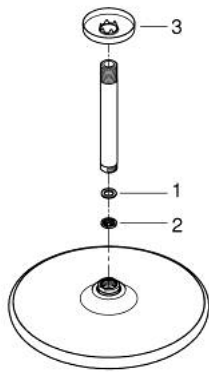

26 669 000 **TEMPESTA 250 HEAD SHOWER SET CEILING 142 MM, 1 SPRAY**

PRODUCT DESCRIPTION

- Colour: chrome
- consisting of:
 - head shower Tempesta 250 (26 666)
 - spray pattern: Rain
 - maximum flow rate (at 3 bar): 8.3 l/min
 - head shower with white rear cover
 - shower arm ceiling 142 mm (28 724)
 - GROHE EcoJoy - less water, perfect flow
 - GROHE DreamSpray - perfect spray pattern
 - GROHE LongLife finish
 - GROHE SpeedClean - effortless limescale removal
 - Inner WaterGuide - inner insulation for surface protection
 - suitable for instantaneous heater
- professional exclusive

26 669 000 **TEMPESTA 250 HEAD SHOWER SET CEILING 142 MM, 1 SPRAY**

SPARE PARTS

- 1: Fibre seal dia. \varnothing 18,5 x \varnothing 12 x 2 (Spare part-nr. 0138900M)
- 2: Dirt strainer (Spare part-nr. 48007000)
- 3: Escutcheon (Spare part-nr. 11741000)