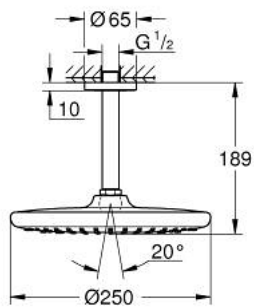

26 669 000 **TEMPESTA 250 HEAD SHOWER SET CEILING 142 MM, 1 SPRAY**

PRODUCT DESCRIPTION

- Colour: chrome
- consisting of:
 - head shower Tempesta 250 (26 666)
 - spray pattern: Rain
 - maximum flow rate (at 3 bar): 8.3 l/min
 - head shower with white rear cover
 - shower arm ceiling 142 mm (28 724)
 - GROHE EcoJoy - less water, perfect flow
 - GROHE DreamSpray - perfect spray pattern
 - GROHE LongLife finish
 - GROHE SpeedClean - effortless limescale removal
 - Inner WaterGuide - inner insulation for surface protection
 - suitable for instantaneous heater
- professional exclusive

26 669 000 **TEMPESTA 250 HEAD SHOWER SET CEILING 142 MM, 1 SPRAY**

SPARE PARTS

- 1: Fibre seal dia. \varnothing 18,5 x \varnothing 12 x 2 (Spare part-nr. 0138900M)
- 2: Dirt strainer (Spare part-nr. 48007000)
- 3: Escutcheon (Spare part-nr. 11741000)