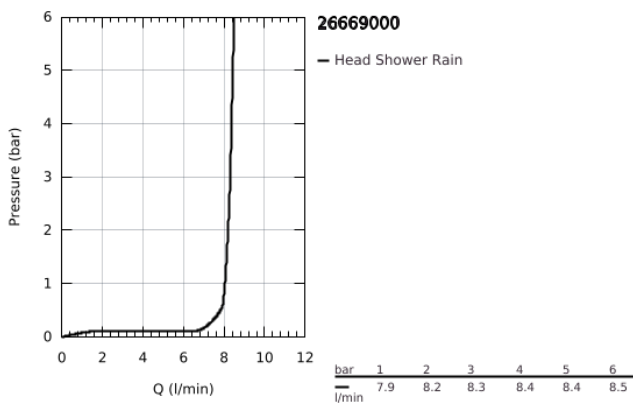

26 669 000 **TEMPESTA 250 HEAD SHOWER SET CEILING 142 MM, 1 SPRAY**

PRODUCT DESCRIPTION

- Colour: chrome
- consisting of:
 - head shower Tempesta 250 (26 666)
 - spray pattern: Rain
 - maximum flow rate (at 3 bar): 8.3 l/min
 - head shower with white rear cover
 - shower arm ceiling 142 mm (28 724)
 - GROHE EcoJoy - less water, perfect flow
 - GROHE DreamSpray - perfect spray pattern
 - GROHE LongLife finish
 - GROHE SpeedClean - effortless limescale removal
 - Inner WaterGuide - inner insulation for surface protection
 - suitable for instantaneous heater
- professional exclusive

26 669 000 **TEMPESTA 250 HEAD SHOWER SET CEILING 142 MM, 1 SPRAY**

SPARE PARTS

- 1: Fibre seal dia. \varnothing 18,5 x \varnothing 12 x 2 (Spare part-nr. 0138900M)
- 2: Dirt strainer (Spare part-nr. 48007000)
- 3: Escutcheon (Spare part-nr. 11741000)