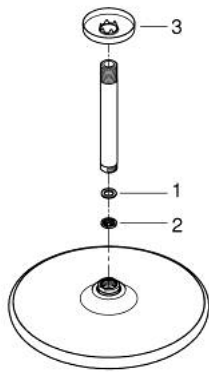

## 26 669 000 TEMPESTA 250 HEAD SHOWER SET CEILING 142 MM, 1 SPRAY

### PRODUCT DESCRIPTION

- Tyc: Chrome
- consisting of:
  - head shower Tempesta 250 (26 666)
  - spray pattern: Rain
  - maximum flow rate (at 3 bar): 8.3 l/min
  - head shower with white rear cover
  - shower arm ceiling 142 mm (28 724)
  - GROHE EcoJoy - Less water, perfect flow
  - GROHE DreamSpray - perfect spray pattern
  - GROHE LongLife finish
  - GROHE SpeedClean - effortless limescale removal
  - Inner WaterGuide - inner insulation for surface protection
  - suitable for instantaneous heater
- professional exclusive

26 669 000 **TEMPESTA 250 HEAD SHOWER SET CEILING 142 MM, 1 SPRAY**

**SPARE PARTS**

- 1: Fibre seal Ø 18,5 x Ø 12 x 2 (Spare part-nr. 0138900M)
- 2: Dirt strainer (Spare part-nr. 48007000)
- 3: Escutcheon (Spare part-nr. 11741000)