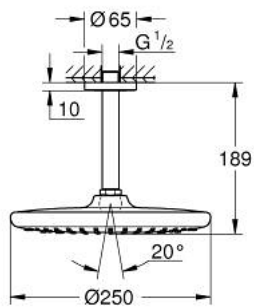

## 26 669 000 TEMPESTA 250 HEAD SHOWER SET CEILING 142 MM, 1 SPRAY

### PRODUCT DESCRIPTION

- Tyc: Chrome
- consisting of:
  - head shower Tempesta 250 (26 666)
  - spray pattern: Rain
  - maximum flow rate (at 3 bar): 8.3 l/min
  - head shower with white rear cover
  - shower arm ceiling 142 mm (28 724)
  - GROHE EcoJoy - Less water, perfect flow
  - GROHE DreamSpray - perfect spray pattern
  - GROHE LongLife finish
  - GROHE SpeedClean - effortless limescale removal
  - Inner WaterGuide - inner insulation for surface protection
  - suitable for instantaneous heater
- professional exclusive

26 669 000 **TEMPESTA 250 HEAD SHOWER SET CEILING 142 MM, 1 SPRAY**

**SPARE PARTS**

- 1: Fibre seal Ø 18,5 x Ø 12 x 2 (Spare part-nr. 0138900M)
- 2: Dirt strainer (Spare part-nr. 48007000)
- 3: Escutcheon (Spare part-nr. 11741000)