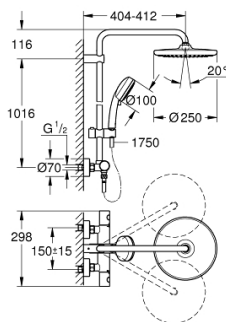

26 670 000 TEMPESTA COSMOPOLITAN SYSTEM 250 SHOWER SYSTEM WITH THERMOSTAT FOR WALL MOUNTING

PRODUCT DESCRIPTION

- Colour: chrome
- consisting of:
  - horizontal swivable 390 mm shower arm
  - exposed thermostat with Aquadimmer function
  - allows change between:
    - head shower Tempesta 250 (26 666)
    - spray pattern: Rain
    - head shower with white rear cover
    - with ball joint, rotation angle $\pm 10^\circ$
  - 9.5 l/min flow limiter
  - hand shower Tempesta Cosmopolitan 100 (27 571 001)
  - 2 spray patterns: Rain, Jet
  - 5.7 l/min flow limiter
  - adjustable in height with gliding element
  - Rotaflex TwistStop shower hose 1750 mm 1/2" x 1/2" (28 410)
  - GROHE EcoJoy - less water, perfect flow
  - GROHE TurboStat - compact cartridge with wax thermoelement
  - GROHE SafeStop - safety button at 38°C
  - GROHE SafeStop Plus - optional temperature limiter at 43°C included
  - GROHE DreamSpray - perfect spray pattern
  - GROHE LongLife finish
  - GROHE SpeedClean - effortless limescale removal
  - Inner WaterGuide - inner insulation for surface protection
  - TwistStop - to prevent hose from twisting
  - suitable for instantaneous heaters from 18 kW/h
  - minimum flow rate 7 l/min
  - optional upgrade: GROHE EasyReach tray (26 362), sold separately
  - professional exclusive