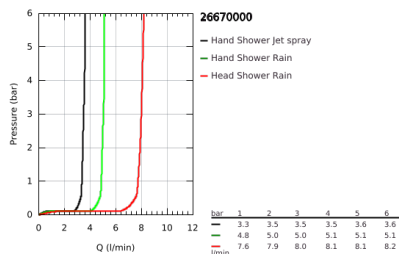

26 670 000 TEMPESTA COSMOPOLITAN SYSTEM 250 SHOWER SYSTEM WITH THERMOSTAT FOR WALL MOUNTING

PRODUCT DESCRIPTION

- Colour: chrome
- consisting of:
 - horizontal swivable 390 mm shower arm
 - exposed thermostat with Aquadimmer function
 - allows change between:
 - head shower Tempesta 250 (26 666)
 - spray pattern: Rain
 - head shower with white rear cover
 - with ball joint, rotation angle $\pm 10^\circ$
 - GROHE EcoJoy 9.5 l/min flow limiter
 - hand shower Tempesta Cosmopolitan 100 (27 571 001)
 - 2 spray patterns: Rain, Jet
 - GROHE EcoJoy 5.7 l/min. flow limiter
 - adjustable in height with gliding element
 - Rotaflex TwistStop shower hose 1750 mm 1/2" x 1/2" (28 410)
 - GROHE EcoJoy - less water, perfect flow
 - GROHE TurboStat - compact cartridge with wax thermoelement
 - GROHE SafeStop - safety button at 38°C
 - GROHE SafeStop Plus - optional temperature limiter at 43°C included
 - GROHE DreamSpray - perfect spray pattern
 - GROHE LongLife finish
 - GROHE SpeedClean - effortless limescale removal
 - Inner WaterGuide - inner insulation for surface protection
 - TwistStop - to prevent hose from twisting
 - suitable for instantaneous heaters from 18 kW/h
 - minimum flow rate 7 l/min
 - optional upgrade: GROHE EasyReach tray (26 362), sold separately
 - professional exclusive