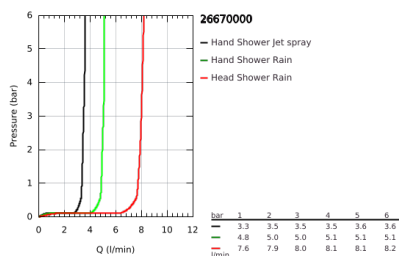

26 670 000 TEMPESTA COSMOPOLITAN SYSTEM 250 SHOWER SYSTEM WITH THERMOSTAT FOR WALL MOUNTING

PRODUCT DESCRIPTION

- Colour: chrome
- consisting of:
 - horizontal swivable 390 mm shower arm
 - exposed thermostat with Aquadimmer function
 - allows change between:
 - head shower Tempesta 250 (26 666)
 - spray pattern: Rain
 - head shower with white rear cover
 - with ball joint, rotation angle $\pm 10^\circ$
 - 9.5 l/min flow limiter
 - hand shower Tempesta Cosmopolitan 100 (27 571 001)
 - 2 spray patterns: Rain, Jet
 - 5.7 l/min flow limiter
 - adjustable in height with gliding element
 - Rotaflex TwistStop shower hose 1750 mm 1/2" x 1/2" (28 410)
 - GROHE EcoJoy - less water, perfect flow
 - GROHE TurboStat - compact cartridge with wax thermoelement
 - GROHE SafeStop - safety button at 38°C
 - GROHE SafeStop Plus - optional temperature limiter at 43°C included
 - GROHE DreamSpray - perfect spray pattern
 - GROHE LongLife finish
 - GROHE SpeedClean - effortless limescale removal
 - Inner WaterGuide - inner insulation for surface protection
 - TwistStop - to prevent hose from twisting
 - suitable for instantaneous heaters from 18 kW/h
 - minimum flow rate 7 l/min
 - optional upgrade: GROHE EasyReach tray (26 362), sold separately
 - professional exclusive