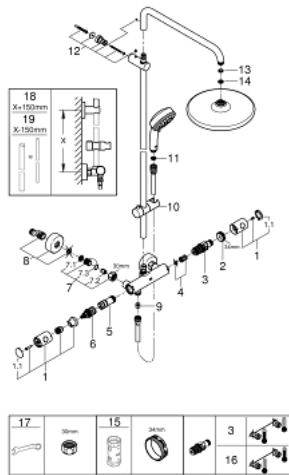

26 670 000 TEMPESTA COSMOPOLITAN SYSTEM 250 SHOWER SYSTEM WITH THERMOSTAT FOR WALL MOUNTING

SPARE PARTS

- 1: Metal handle 1/2" (Spare part-nr. 47984000)
- 1.1: Cover cap (Spare part-nr. 6458500M)
- 2: retaining ring (Spare part-nr. 47743000)
- 3: Thermostatic compact cartridge 1/2" (Spare part-nr. 47439000)
- 4: Buffer (Spare part-nr. 47398000)
- 5: Water flow (Spare part-nr. 47751000)
- 6: Aquadimmer (Spare part-nr. 12433000)
- 7: Non-return valve (Spare part-nr. 47189000)
- 7.1: Filter (Spare part-nr. 0726400M)
- 7.2: Non-return valve (Spare part-nr. 08565000)
- 7.3: O-Ring Ø17 x Ø2 (Spare part-nr. 0305500M)
- 8: S-union (Spare part-nr. 12662000)
- 9: Non-return valve (Spare part-nr. 08565000)
- 10: Glide element (Spare part-nr. 12140000)
- 11: Dirt strainer (Spare part-nr. 0700200M)
- 12: Shower rail holder (Spare part-nr. 48423000)
- 13: Fibre seal dia. Ø 18,5 x Ø 12 x 2 (Spare part-nr. 0138900M)
- 14: Dirt strainer (Spare part-nr. 48007000)
- 15: Socket spanner (Spare part-nr. 19332000)*
- 16: GROHE TurboStat cartridge 1/2" (Spare part-nr. 47175000)*
- 17: Special spanner (Spare part-nr. 19377000)*
- 18: Shower system pipe for retrofitting (Spare part-nr. 48053000)*
- 19: Shower system pipe for retrofitting (Spare part-nr. 48054000)*