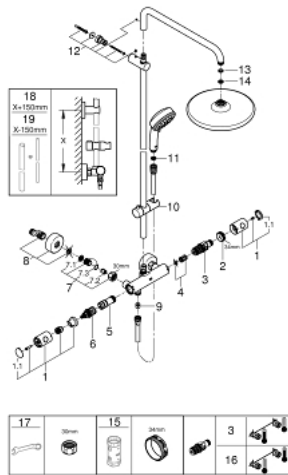

26 670 000 TEMPESTA COSMOPOLITAN SYSTEM 250 SHOWER SYSTEM WITH THERMOSTAT FOR WALL MOUNTING

SPARE PARTS

1. 1: Metal handle 1/2" (Spare part-nr. 47984000)
   - 1.1: Cover cap (Spare part-nr. 6458500M)
   - 2: Fitting ring (Spare part-nr. 47743000)
   - 3: Thermostatic compact cartridge 1/2" (Spare part-nr. 47439000)
   - 4: Buffer (Spare part-nr. 47398000)
   - 5: Water flow (Spare part-nr. 47751000)
   - 6: Aquadimmer (Spare part-nr. 12433000)
   - 7: Non-return valve (Spare part-nr. 47189000)
   - 7.1: Dirt strainer (Spare part-nr. 0726400M)
   - 7.2: Non-return valve (Spare part-nr. 08565000)
   - 7.3: O-ring $\varnothing 17 \times \varnothing 2$ (Spare part-nr. 0305500M)
   - 8: S-union (Spare part-nr. 12662000)
   - 9: Non-return valve (Spare part-nr. 08565000)
   - 10: Glide element (Spare part-nr. 12140000)
   - 11: Dirt strainer (Spare part-nr. 0700200M)
   - 12: Shower rail holder (Spare part-nr. 48423000)
   - 13: Fibre seal $\varnothing 18,5 \times \varnothing 12 \times 2$ (Spare part-nr. 0138900M)
   - 14: Dirt strainer (Spare part-nr. 48007000)
   - 15: Socket spanner (Spare part-nr. 19332000)*
   - 16: GROHE TurboStat cartridge 1/2" (Spare part-nr. 47175000)*
   - 17: Special spanner (Spare part-nr. 19377000)*
   - 18: Shower system pipe for retrofitting (Spare part-nr. 48053000)*
   - 19: Shower system pipe for retrofitting (Spare part-nr. 48054000)*
2. Optional accessories