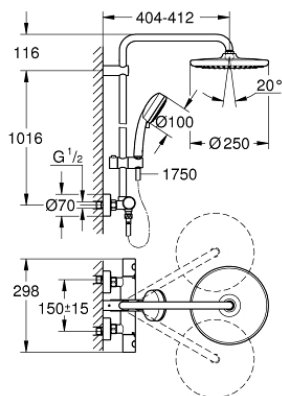

### PRODUCT DESCRIPTION

- Tyc: Chrome
- consisting of:
  - horizontal swivable 390 mm shower arm
  - exposed thermostat with Aquadimmer function
  - allows change between:
    - head shower Tempesta 250 (26 666)
    - spray pattern: Rain
    - head shower with white rear cover
    - with ball joint, rotation angle  $\pm 10^\circ$
    - GROHE EcoJoy 9.5 l/min flow limiter
  - hand shower Tempesta Cosmopolitan 100 (27 571)
  - 2 spray patterns: Rain, Jet
  - GROHE EcoJoy 5.7 l/min. flow limiter
  - adjustable in height with gliding element
  - Rotaflex TwistStop shower hose 1750 mm 1/2" x 1/2" (28 410)
  - GROHE EcoJoy - Less water, perfect flow
  - GROHE TurboStat - compact cartridge with wax thermoelement
  - GROHE SafeStop safety button at 38°C ( calibration required )
  - GROHE SafeStop Plus - optional temperature limiter at 43°C included
  - GROHE DreamSpray - perfect spray pattern
  - GROHE LongLife finish
  - GROHE SpeedClean - effortless limescale removal
  - Inner WaterGuide - inner insulation for surface protection
  - TwistStop - to prevent hose from twisting
  - suitable for instantaneous heaters from 18 kW/h
  - minimum flow rate 7 l/min
  - optional upgrade: GROHE EasyReach tray (26 362), sold separately
  - professional exclusive