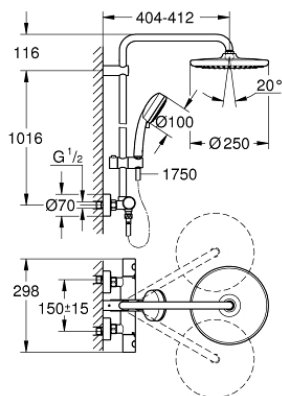

### PRODUCT DESCRIPTION

- Tyc: Chrome
- consisting of:
  - horizontal swivable 390 mm shower arm
  - exposed thermostat with Aquadimmer function
  - allows change between:
    - head shower Tempesta 250 (26 666)
    - spray pattern: Rain
    - head shower with white rear cover
    - with ball joint, rotation angle  $\pm 10^\circ$
    - 9.5 l/min flow limiter
  - hand shower Tempesta Cosmopolitan 100 (27 571)
  - 2 spray patterns: Rain, Jet
  - GROHE EcoJoy 5.7 l/min. flow limiter
  - adjustable in height with gliding element
  - Rotaflex TwistStop shower hose 1750 mm 1/2" x 1/2" (28 410)
  - GROHE EcoJoy - Less water, perfect flow
  - GROHE TurboStat - compact cartridge with wax thermoelement
  - GROHE SafeStop safety button at 38°C ( calibration required )
  - GROHE SafeStop Plus - optional temperature limiter at 43°C included
  - GROHE DreamSpray - perfect spray pattern
  - GROHE LongLife finish
  - GROHE SpeedClean - effortless limescale removal
  - Inner WaterGuide - inner insulation for surface protection
  - TwistStop - to prevent hose from twisting
  - suitable for instantaneous heaters from 18 kW/h
  - minimum flow rate 7 l/min
  - optional upgrade: GROHE EasyReach tray (26 362), sold separately
  - professional exclusive