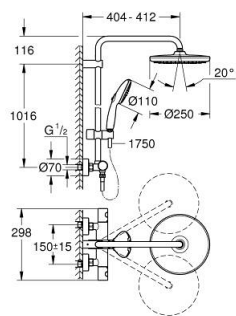

26 670 001 TEMPESTA SYSTEM 250 SHOWER SYSTEM WITH THERMOSTAT FOR WALL MOUNTING

PRODUCT DESCRIPTION

- Colour: chrome
- consisting of:
 - horizontal swivable 390 mm shower arm
 - exposed thermostat with Aquadimmer function
 - allows change between:
 - head shower Tempesta 250 (26 666)
 - spray pattern: Rain
 - maximum flow rate (at 3 bar): 7.3 l/min
 - head shower with white rear cover
 - with ball joint, rotation angle $\pm 10^\circ$
 - hand shower Tempesta 110 (27 597)
 - 2 spray patterns: Rain, Jet
 - maximum flow rate (at 3 bar): 5.6 l/min
 - adjustable in height with gliding element
 - Rotaflex TwistStop shower hose 1750 mm 1/2" x 1/2" (28 410)
 - maximum flow rate system (at 3 bar): 7.3 l/min
 - GROHE EcoJoy - less water, perfect flow
 - GROHE TurboStat - compact cartridge with wax thermoelement
 - GROHE SafeStop - safety button at 38°C
 - GROHE SafeStop Plus - optional temperature limiter at 43°C included
 - GROHE SmartSwitch - easily rotate the dial to enjoy your preferred spray option
 - GROHE DreamSpray - perfect spray pattern
 - ShockProof silicone ring prevents damage caused by a shower falling
 - GROHE LongLife finish
 - GROHE SpeedClean - effortless limescale removal
 - Inner WaterGuide - inner insulation for surface protection
 - TwistStop - to prevent hose from twisting
 - suitable for instantaneous heaters from 18 kW/h
 - minimum flow rate 5 l/min
 - optional upgrade: GROHE EasyReach tray (26 362), sold separately
 - professional exclusive