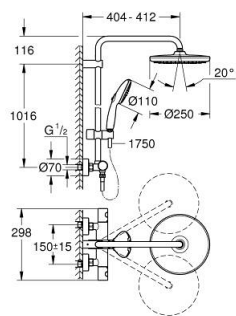

26 670 001 TEMPESTA SYSTEM 250 SHOWER SYSTEM WITH THERMOSTAT FOR WALL MOUNTING

PRODUCT DESCRIPTION

- Colour: chrome
- consisting of:
 - horizontal swivable 390 mm shower arm
 - exposed thermostat with Aquadimmer function
 - allows change between:
 - head shower Tempesta 250 (26 666)
 - spray pattern: Rain
 - maximum flow rate (at 3 bar): 7.3 l/min
 - head shower with white rear cover
 - with ball joint, rotation angle $\pm 10^\circ$
 - hand shower Tempesta 110 (27 597)
 - 2 spray patterns: Rain, Jet
 - maximum flow rate (at 3 bar): 5.6 l/min
 - adjustable in height with gliding element
 - Rotaflex TwistStop shower hose 1750 mm 1/2" x 1/2" (28 410)
 - AquaCalibrator limits maximum flow rate of system (at 3 bar): 7.3 l/min
 - GROHE EcoJoy - less water, perfect flow
 - GROHE TurboStat - compact cartridge with wax thermoelement
 - GROHE SafeStop - safety button at 38°C
 - GROHE SafeStop Plus - optional temperature limiter at 43°C included
 - GROHE SmartSwitch - easily rotate the dial to enjoy your preferred spray option
 - GROHE DreamSpray - perfect spray pattern
 - ShockProof silicone ring prevents damage caused by a shower falling
 - GROHE LongLife finish
 - GROHE SpeedClean - effortless limescale removal
 - Inner WaterGuide - inner insulation for surface protection
 - TwistStop - to prevent hose from twisting
 - suitable for instantaneous heaters from 18 kW/h
 - minimum flow rate 5 l/min
 - optional upgrade: GROHE EasyReach tray (26 362), sold separately
 - professional exclusive