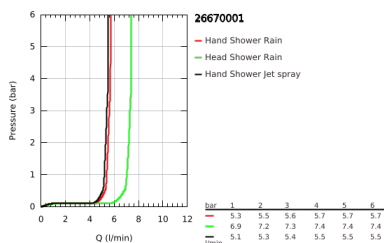

26 670 001 TEMPESTA SYSTEM 250 SHOWER SYSTEM WITH THERMOSTAT FOR WALL MOUNTING

PRODUCT DESCRIPTION

- Colour: chrome
- consisting of:
 - horizontal swivable 390 mm shower arm
 - exposed thermostat with Aquadimmer function
 - allows change between:
 - head shower Tempesta 250 (26 666)
 - spray pattern: Rain
 - maximum flow rate (at 3 bar): 7.3 l/min
 - head shower with white rear cover
 - with ball joint, rotation angle $\pm 10^\circ$
 - hand shower Tempesta 110 (27 597)
 - 2 spray patterns: Rain, Jet
 - maximum flow rate (at 3 bar): 5.6 l/min
 - adjustable in height with gliding element
 - Rotaflex TwistStop shower hose 1750 mm 1/2" x 1/2" (28 410)
 - AquaCalibrator limits maximum flow rate of system (at 3 bar): 7.3 l/min
 - GROHE EcoJoy - less water, perfect flow
 - GROHE TurboStat - compact cartridge with wax thermoelement
 - GROHE SafeStop - safety button at 38°C
 - GROHE SafeStop Plus - optional temperature limiter at 43°C included
 - GROHE SmartSwitch - easily rotate the dial to enjoy your preferred spray option
 - GROHE DreamSpray - perfect spray pattern
 - ShockProof silicone ring prevents damage caused by a shower falling
 - GROHE LongLife finish
 - GROHE SpeedClean - effortless limescale removal
 - Inner WaterGuide - inner insulation for surface protection
 - TwistStop - to prevent hose from twisting
 - suitable for instantaneous heaters from 18 kW/h
 - minimum flow rate 5 l/min
 - optional upgrade: GROHE EasyReach tray (26 362), sold separately
 - professional exclusive