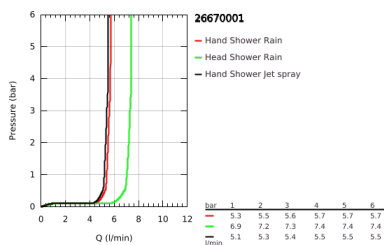

26 670 001 TEMPESTA SYSTEM 250 SHOWER SYSTEM WITH THERMOSTAT FOR WALL MOUNTING

PRODUCT DESCRIPTION

- Colour: chrome
- consisting of:
 - horizontal swivable 390 mm shower arm
 - exposed thermostat with Aquadimmer function
 - allows change between:
 - head shower Tempesta 250 (26 666)
 - spray pattern: Rain
 - maximum flow rate (at 3 bar): 7.3 l/min
 - head shower with white rear cover
 - with ball joint, rotation angle $\pm 10^\circ$
 - hand shower Tempesta 110 (27 597)
 - 2 spray patterns: Rain, Jet
 - maximum flow rate (at 3 bar): 5.6 l/min
 - adjustable in height with gliding element
 - Rotaflex TwistStop shower hose 1750 mm 1/2" x 1/2" (28 410)
 - maximum flow rate system (at 3 bar): 7.3 l/min
 - GROHE EcoJoy - less water, perfect flow
 - GROHE TurboStat - compact cartridge with wax thermoelement
 - GROHE SafeStop - safety button at 38°C
 - GROHE SafeStop Plus - optional temperature limiter at 43°C included
 - GROHE SmartSwitch - easily rotate the dial to enjoy your preferred spray option
 - GROHE DreamSpray - perfect spray pattern
 - ShockProof silicone ring prevents damage caused by a shower falling
 - GROHE LongLife finish
 - GROHE SpeedClean - effortless limescale removal
 - Inner WaterGuide - inner insulation for surface protection
 - TwistStop - to prevent hose from twisting
 - suitable for instantaneous heaters from 18 kW/h
 - minimum flow rate 5 l/min
 - optional upgrade: GROHE EasyReach tray (26 362), sold separately
 - professional exclusive