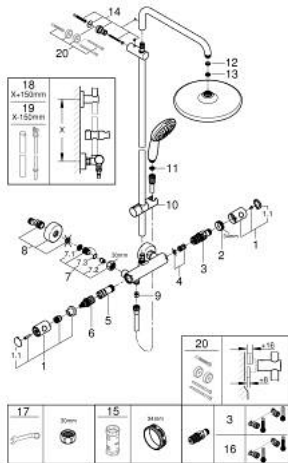

26 670 001 TEMPESTA SYSTEM 250 SHOWER SYSTEM WITH THERMOSTAT FOR WALL MOUNTING

SPARE PARTS

- 1: Metal handle 1/2" (Spare part-nr. 47984000)
- 1.1: Cover cap (Spare part-nr. 6458500M)
- 2: retaining ring (Spare part-nr. 47743000)
- 3: Thermostatic compact cartridge 1/2" (Spare part-nr. 47439000)
- 4: Buffer (Spare part-nr. 47398000)
- 5: Water flow (Spare part-nr. 47751000)
- 6: Aquadimmer (Spare part-nr. 12433000)
- 7: Non-return valve (Spare part-nr. 47189000)
- 7.1: Filter (Spare part-nr. 0726400M)
- 7.2: Non-return valve (Spare part-nr. 08565000)
- 7.3: O-Ring Ø17 x Ø2 (Spare part-nr. 0305500M)
- 8: S-union (Spare part-nr. 12662000)
- 9: Non-return valve (Spare part-nr. 08565000)
- 10: Glide element (Spare part-nr. 48609000)
- 11: Dirt strainer (Spare part-nr. 0700200M)
- 12: Fibre seal dia. Ø 18,5 x Ø 12 x 2 (Spare part-nr. 0138900M)
- 13: Dirt strainer (Spare part-nr. 48007000)
- 14: Shower rail holder (Spare part-nr. 48423000)
- 15: Socket spanner (Spare part-nr. 19332000)*
- 16: GROHE TurboStat cartridge 1/2" (Spare part-nr. 47175000)*
- 17: Special spanner (Spare part-nr. 19377000)*
- 18: Shower system pipe for retrofitting (Spare part-nr. 48514000)*
- 19: Shower system pipe for retrofitting (Spare part-nr. 48515000)*
- 20: Compensation disc (Spare part-nr. 26496000)*

* Optional accessories