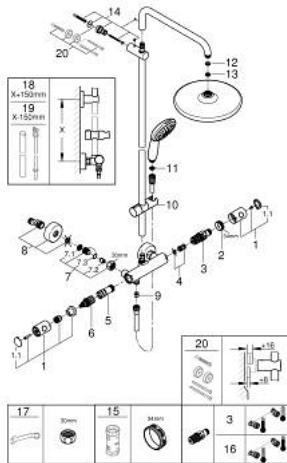

26 670 001 TEMPESTA SYSTEM 250 SHOWER SYSTEM WITH THERMOSTAT FOR WALL MOUNTING

SPARE PARTS

- 1: Metal handle 1/2" (Spare part-nr. 47984000)
- 1.1: Cover cap (Spare part-nr. 6458500M)
- 2: Fitting ring (Spare part-nr. 47743000)
- 3: Thermostatic compact cartridge 1/2" (Spare part-nr. 47439000)
- 4: Buffer (Spare part-nr. 47398000)
- 5: Water flow (Spare part-nr. 47751000)
- 6: Aquadimmer (Spare part-nr. 12433000)
- 7: Non-return valve (Spare part-nr. 47189000)
- 7.1: Dirt strainer (Spare part-nr. 0726400M)
- 7.2: Non-return valve (Spare part-nr. 08565000)
- 7.3: O-ring $\varnothing 17 \times \varnothing 2$ (Spare part-nr. 0305500M)
- 8: S-union (Spare part-nr. 12662000)
- 9: Non-return valve (Spare part-nr. 08565000)
- 10: Glide element (Spare part-nr. 48609000)
- 11: Dirt strainer (Spare part-nr. 0700200M)
- 12: Fibre seal $\varnothing 18,5 \times \varnothing 12 \times 2$ (Spare part-nr. 0138900M)
- 13: Dirt strainer (Spare part-nr. 48007000)
- 14: Shower rail holder (Spare part-nr. 48423000)
- 15: Socket spanner (Spare part-nr. 19332000)*
- 16: GROHE TurboStat cartridge 1/2" (Spare part-nr. 47175000)*
- 17: Special spanner (Spare part-nr. 19377000)*
- 18: Shower system pipe for retrofitting (Spare part-nr. 48514000)*
- 19: Shower system pipe for retrofitting (Spare part-nr. 48515000)*
- 20: Compensation disc (Spare part-nr. 26496000)*

* Optional accessories