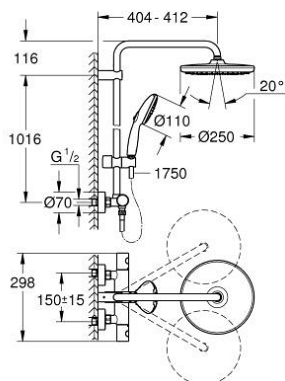

### PRODUCT DESCRIPTION

- Tyc: Chrome
- consisting of:
  - horizontal swivable 390 mm shower arm
  - exposed thermostat with Aquadimmer function
  - allows change between:
    - head shower Tempesta 250 (26 666)
    - spray pattern: Rain
    - maximum flow rate (at 3 bar): 7.3 l/min
    - head shower with white rear cover
    - with ball joint, rotation angle  $\pm 10^\circ$
    - hand shower Tempesta 110 (27 597)
    - 2 spray patterns: Rain, Jet
    - maximum flow rate (at 3 bar): 5.6 l/min
    - adjustable in height with gliding element
    - Rotaflex TwistStop shower hose 1750 mm 1/2" x 1/2" (28 410)
    - maximum flow rate system (at 3 bar): 7.3 l/min
    - GROHE EcoJoy - Less water, perfect flow
    - GROHE TurboStat - compact cartridge with wax thermoelement
    - GROHE SafeStop safety button at 38°C ( calibration required )
    - GROHE SafeStop Plus - optional temperature limiter at 43°C included
    - GROHE SmartSwitch - easily rotate the dial to enjoy your preferred spray option
    - GROHE DreamSpray - perfect spray pattern
    - ShockProof silicone ring prevents damage caused by a shower falling
    - GROHE LongLife finish
    - GROHE SpeedClean - effortless limescale removal
    - Inner WaterGuide - inner insulation for surface protection
    - TwistStop - to prevent hose from twisting
    - suitable for instantaneous heaters from 18 kW/h
    - minimum flow rate 5 l/min
    - optional upgrade: GROHE EasyReach tray (26 362), sold separately
    - professional exclusive