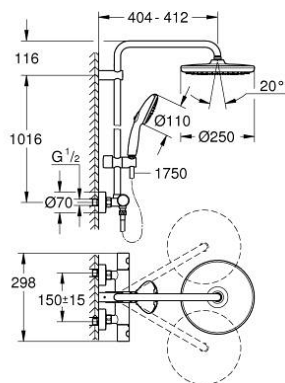

26 670 DL1 TEMPESTA SYSTEM 250 SHOWER SYSTEM WITH THERMOSTAT FOR WALL MOUNTING

PRODUCT DESCRIPTION

- Colour: brushed warm sunset
- consisting of:
 - horizontal swivable 390 mm shower arm
 - exposed thermostat with Aquadimmer function
 - allows change between:
 - head shower Tempesta 250 (26 666)
 - spray pattern: Rain
 - maximum flow rate (at 3 bar): 7.3 l/min
 - head shower with white rear cover
 - with ball joint, rotation angle $\pm 10^\circ$
 - hand shower Tempesta 110 (27 597)
 - 2 spray patterns: Rain, Jet
 - maximum flow rate (at 3 bar): 5.6 l/min
 - adjustable in height with gliding element
 - Rotaflex TwistStop shower hose 1750 mm 1/2" x 1/2" (28 410)
 - AquaCalibrator limits maximum flow rate of system (at 3 bar): 7.3 l/min
 - GROHE EcoJoy - less water, perfect flow
 - GROHE TurboStat - compact cartridge with wax thermoelement
 - GROHE SafeStop - safety button at 38°C
 - GROHE SafeStop Plus - optional temperature limiter at 43°C included
 - GROHE SmartSwitch - easily rotate the dial to enjoy your preferred spray option
 - GROHE DreamSpray - perfect spray pattern
 - ShockProof silicone ring prevents damage caused by a shower falling
 - GROHE LongLife finish
 - GROHE SpeedClean - effortless limescale removal
 - Inner WaterGuide - inner insulation for surface protection
 - TwistStop - to prevent hose from twisting
 - suitable for instantaneous heaters from 18 kW/h
 - minimum flow rate 5 l/min
 - optional upgrade: GROHE EasyReach tray (26 362), sold separately
 - professional exclusive