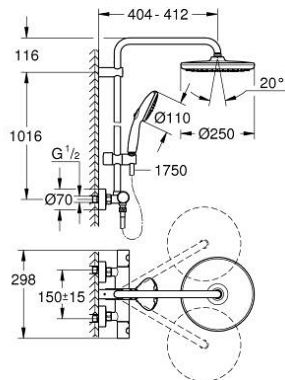

26 670 DL1 TEMPESTA SYSTEM 250 SHOWER SYSTEM WITH THERMOSTAT FOR WALL MOUNTING

PRODUCT DESCRIPTION

- Tyc: brushed warm sunset
- consisting of:
 - horizontal swivable 390 mm shower arm
 - exposed thermostat with Aquadimmer function
 - allows change between:
 - head shower Tempesta 250 (26 666)
 - spray pattern: Rain
 - maximum flow rate (at 3 bar): 7.3 l/min
 - head shower with white rear cover
 - with ball joint, rotation angle $\pm 10^\circ$
 - hand shower Tempesta 110 (27 597)
 - 2 spray patterns: Rain, Jet
 - maximum flow rate (at 3 bar): 5.6 l/min
 - adjustable in height with gliding element
 - Rotaflex TwistStop shower hose 1750 mm 1/2" x 1/2" (28 410)
 - maximum flow rate system (at 3 bar): 7.3 l/min
 - GROHE EcoJoy - Less water, perfect flow
 - GROHE TurboStat - compact cartridge with wax thermoelement
 - GROHE SafeStop safety button at 38°C (calibration required)
 - GROHE SafeStop Plus - optional temperature limiter at 43°C included
 - GROHE SmartSwitch - easily rotate the dial to enjoy your preferred spray option
 - GROHE DreamSpray - perfect spray pattern
 - ShockProof silicone ring prevents damage caused by a shower falling
 - GROHE LongLife finish
 - GROHE SpeedClean - effortless limescale removal
 - Inner WaterGuide - inner insulation for surface protection
 - TwistStop - to prevent hose from twisting
 - suitable for instantaneous heaters from 18 kW/h
 - minimum flow rate 5 l/min
 - optional upgrade: GROHE EasyReach tray (26 362), sold separately
 - professional exclusive