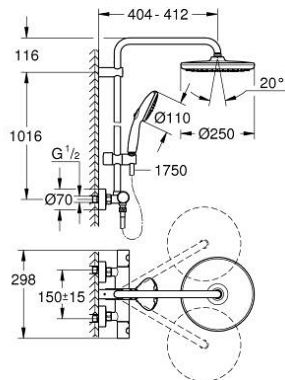

26 670 GN1 TEMPESTA SYSTEM 250 SHOWER SYSTEM WITH THERMOSTAT FOR WALL MOUNTING

PRODUCT DESCRIPTION

- Colour: brushed cool sunrise
- consisting of:
 - horizontal swivable 390 mm shower arm
 - exposed thermostat with Aquadimmer function
 - allows change between:
 - head shower Tempesta 250 (26 666)
 - spray pattern: Rain
 - maximum flow rate (at 3 bar): 7.3 l/min
 - head shower with white rear cover
 - with ball joint, rotation angle $\pm 10^\circ$
 - hand shower Tempesta 110 (27 597)
 - 2 spray patterns: Rain, Jet
 - maximum flow rate (at 3 bar): 5.6 l/min
 - adjustable in height with gliding element
 - Rotaflex TwistStop shower hose 1750 mm 1/2" x 1/2" (28 410)
 - AquaCalibrator limits maximum flow rate of system (at 3 bar): 7.3 l/min
 - GROHE EcoJoy - less water, perfect flow
 - GROHE TurboStat - compact cartridge with wax thermoelement
 - GROHE SafeStop - safety button at 38°C
 - GROHE SafeStop Plus - optional temperature limiter at 43°C included
 - GROHE SmartSwitch - easily rotate the dial to enjoy your preferred spray option
 - GROHE DreamSpray - perfect spray pattern
 - ShockProof silicone ring prevents damage caused by a shower falling
 - GROHE LongLife finish
 - GROHE SpeedClean - effortless limescale removal
 - Inner WaterGuide - inner insulation for surface protection
 - TwistStop - to prevent hose from twisting
 - suitable for instantaneous heaters from 18 kW/h
 - minimum flow rate 5 l/min
 - optional upgrade: GROHE EasyReach tray (26 362), sold separately
 - professional exclusive